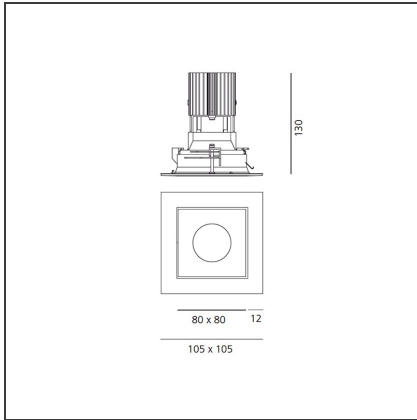

Everything 105 - Square - Trim - 25° 2700k - White/Black

IP20/44 

DESIGN BY

Ernesto Gismondi

DESCRIPTION

Everything is an innovative range of professional recessed light fittings created to deliver a high lighting performance, with an eye on energy saving and excellent visual comfort. A complete, flexible product range, extremely versatile in its many applications and able to meet challenging lighting performance criteria.

TECHNICAL DRAWINGS

FEATURES

Article Code:	M329320	Material:	aluminium
Colour:	White/Black	Series:	Indoor
Installation:	Recessed, Ceiling		

DIMENSIONS

Length:	cm 10.5	Cutout shape:	Squared
Width:	cm 10.5		
Weight:	kg 0.3		
Recessed depth:	cm 13		