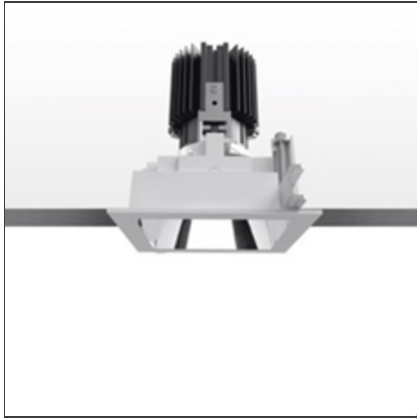

Everything 105 - Square - Trim - 25° 2700k - White/Black

IP20/44 

DESIGN BY

Ernesto Gismondi

DESCRIPTION

Everything is an innovative range of professional recessed light fittings created to deliver a high lighting performance, with an eye on energy saving and excellent visual comfort. A complete, flexible product range, extremely versatile in its many applications and able to meet challenging lighting performance criteria.

TECHNICAL DRAWINGS

FEATURES

Article Code:	M329320	Material:	aluminium
Colour:	White/Black	Series:	Indoor
Installation:	Recessed, Ceiling		

DIMENSIONS

Length:	cm 10.5	Cutout shape:	Squared
Width:	cm 10.5		
Weight:	kg 0.3		
Recessed depth:	cm 13		