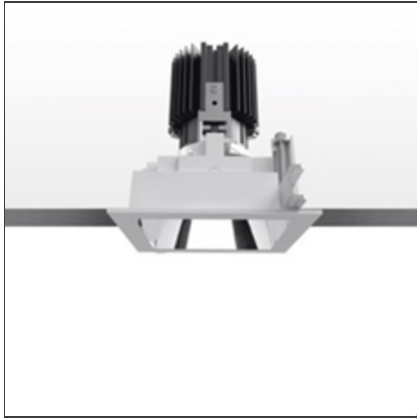

Everything 105 - Square - Trim - 25° 2700k - Silver/Polished Metal

IP20/44 

DESIGN BY

Ernesto Gismondi

DESCRIPTION

Everything is an innovative range of professional recessed light fittings created to deliver a high lighting performance, with an eye on energy saving and excellent visual comfort. A complete, flexible product range, extremely versatile in its many applications and able to meet challenging lighting performance criteria.

TECHNICAL DRAWINGS

FEATURES

| | | | |
|----------------------|-----------------------|------------------|-----------|
| Article Code: | M329660 | Material: | aluminium |
| Colour: | Silver/Polished Metal | Series: | Indoor |
| Installation: | Recessed, Ceiling | | |

DIMENSIONS

| | | | |
|------------------------|---------|----------------------|---------|
| Length: | cm 10.5 | Cutout shape: | Squared |
| Width: | cm 10.5 | | |
| Weight: | kg 0.3 | | |
| Recessed depth: | cm 13 | | |