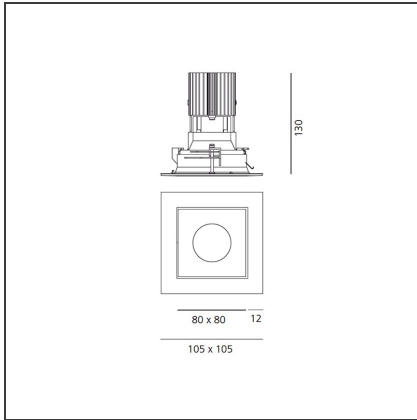

Everything 105 - Square - Trim - 25° 2700k - Silver/Polished Metal

IP20/44 

DESIGN BY

Ernesto Gismondi

DESCRIPTION

Everything is an innovative range of professional recessed light fittings created to deliver a high lighting performance, with an eye on energy saving and excellent visual comfort. A complete, flexible product range, extremely versatile in its many applications and able to meet challenging lighting performance criteria.

TECHNICAL DRAWINGS

FEATURES

| | | | |
|----------------------|-----------------------|------------------|-----------|
| Article Code: | M329660 | Material: | aluminium |
| Colour: | Silver/Polished Metal | Series: | Indoor |
| Installation: | Recessed, Ceiling | | |

DIMENSIONS

| | | | |
|------------------------|---------|----------------------|---------|
| Length: | cm 10.5 | Cutout shape: | Squared |
| Width: | cm 10.5 | | |
| Weight: | kg 0.3 | | |
| Recessed depth: | cm 13 | | |