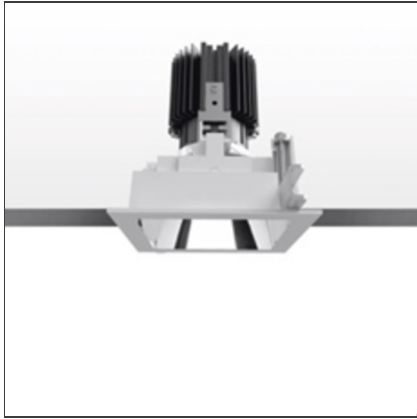

Everything 105 - Square - Trim - 25° 2700k - Silver/Black

IP20/44 

DESIGN BY

Ernesto Gismondi

DESCRIPTION

Everything is an innovative range of professional recessed light fittings created to deliver a high lighting performance, with an eye on energy saving and excellent visual comfort. A complete, flexible product range, extremely versatile in its many applications and able to meet challenging lighting performance criteria.

TECHNICAL DRAWINGS

FEATURES

Article Code:	M329360	Material:	aluminium
Colour:	Silver/Black	Series:	Indoor
Installation:	Recessed, Ceiling		

DIMENSIONS

Length:	cm 10.5	Cutout shape:	Squared
Width:	cm 10.5		
Weight:	kg 0.3		
Recessed depth:	cm 13		