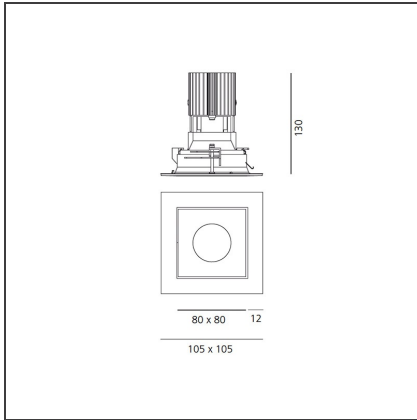

Everything 105 - Square - Trim - 25° 2700k - Silver/Black

IP20/44 

DESIGN BY

Ernesto Gismondi

DESCRIPTION

Everything is an innovative range of professional recessed light fittings created to deliver a high lighting performance, with an eye on energy saving and excellent visual comfort. A complete, flexible product range, extremely versatile in its many applications and able to meet challenging lighting performance criteria.

TECHNICAL DRAWINGS

FEATURES

Article Code:	M329360	Material:	aluminium
Colour:	Silver/Black	Series:	Indoor
Installation:	Recessed, Ceiling		

DIMENSIONS

Length:	cm 10.5	Cutout shape:	Squared
Width:	cm 10.5		
Weight:	kg 0.3		
Recessed depth:	cm 13		