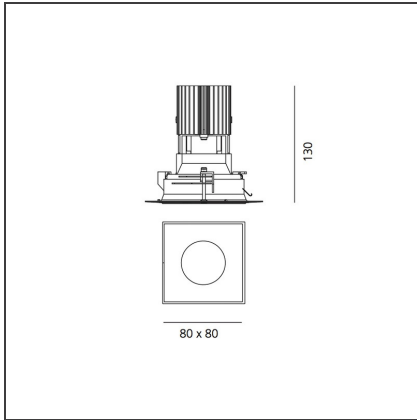

TECHNICAL DRAWINGS

FEATURES

Article Code:	M259800	Material:	aluminium
Colour:	Black	Series:	Indoor
Installation:	Projector, Recessed, Ceiling		

DIMENSIONS

Length:	cm 8	Cutout shape:	Squared
Width:	cm 8	Glow Wire Test:	850
Weight:	kg 0.3		
Recessed depth:	cm 13		

INCLUDED SOURCES

Category:	LED	Color temperature (K):	3000K
Number:	1	CRI:	90
Watt:	13W		
Type:	0		
Class:	A		

LUMINAIRE

Watt:	13W	Delivered lumens output (lm):	739lm
Voltage:	220-240 V	CCT:	3000K
		Efficiency:	53%
		Efficacy:	56.88lm/W
		CRI:	90