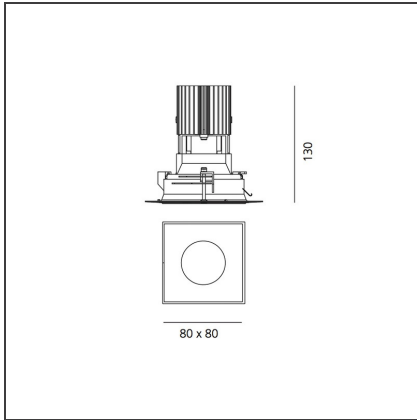

Everything 105 - Square - Kit Trimless - 28° 2700k - Black

IP 20/44 

DESIGN BY

Ernesto Gismondi

DESCRIPTION

Everything is an innovative range of professional recessed light fittings created to deliver a high lighting performance, with an eye on energy saving and excellent visual comfort. A complete, flexible product range, extremely versatile in its many applications and able to meet challenging lighting performance criteria.

TECHNICAL DRAWINGS

FEATURES

Article Code:	M330000	Material:	aluminium
Colour:	Black	Series:	Indoor
Installation:	Projector, Recessed, Ceiling		

DIMENSIONS

Length:	cm 8	Cutout shape:	Squared
Width:	cm 8	Glow Wire Test:	850
Weight:	kg 0.3		
Recessed depth:	cm 13		