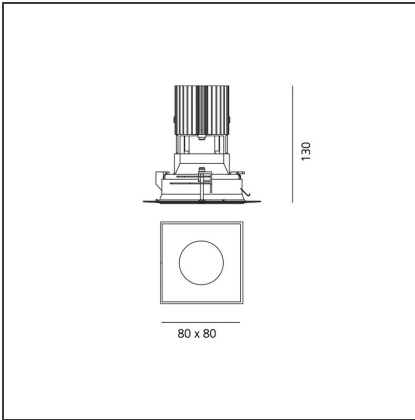

TECHNICAL DRAWINGS

FEATURES

Article Code:	M260000	Material:	aluminium
Colour:	Polished aluminium	Series:	Indoor
Installation:	Projector, Recessed, Ceiling		

DIMENSIONS

Length:	cm 8	Cutout shape:	Squared
Width:	cm 8	Glow Wire Test:	850
Weight:	kg 0.3		
Recessed depth:	cm 13		

INCLUDED SOURCES

Category:	LED	Color temperature (K):	3000K
Number:	1	CRI:	90
Watt:	13W		
Type:	0		
Class:	A		

LUMINAIRE

Watt:	13W	Delivered lumens output (lm):	976lm
Voltage:	220-240 V	CCT:	3000K
		Efficiency:	100%
		Efficacy:	68.32lm/W
		CRI:	90