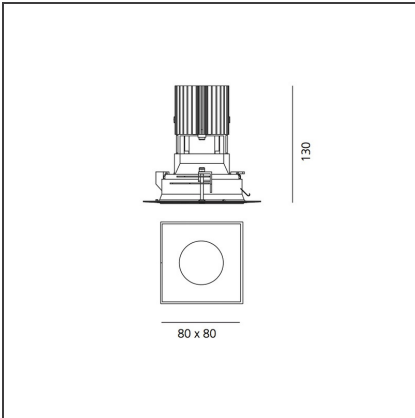

TECHNICAL DRAWINGS

FEATURES

| | | | |
|----------------------|-------------------|------------------|-----------|
| Article Code: | M273500 M330100 | Material: | aluminium |
| Colour: | Black | Series: | Indoor |
| Installation: | Recessed, Ceiling | | |

DIMENSIONS

| | | | |
|------------------------|--------|------------------------|---------|
| Length: | cm 8 | Cutout shape: | Squared |
| Width: | cm 8 | Glow Wire Test: | 850 |
| Weight: | kg 0.3 | | |
| Recessed depth: | cm 13 | | |