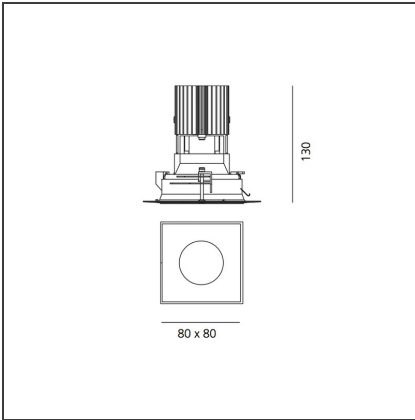

Everything 105 - Square - Kit Trim - 28° 3000k - Black

IP 20/44 

DESIGN BY

Ernesto Gismondi

DESCRIPTION

Everything is an innovative range of professional recessed light fittings created to deliver a high lighting performance, with an eye on energy saving and excellent visual comfort. A complete, flexible product range, extremely versatile in its many applications and able to meet challenging lighting performance criteria.

TECHNICAL DRAWINGS

FEATURES

Article Code:	M259600 M273500	Material:	aluminium
Colour:	Black	Series:	Indoor
Installation:	Recessed, Ceiling		

DIMENSIONS

Length:	cm 8	Cutout shape:	Squared
Width:	cm 8	Glow Wire Test:	850
Weight:	kg 0.3		
Recessed depth:	cm 13		