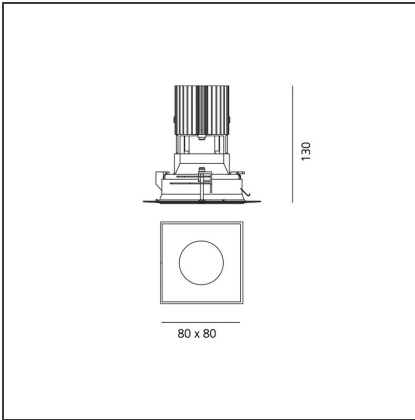

TECHNICAL DRAWINGS

FEATURES

Article Code:	M273500 M330200	Material:	aluminium
Colour:	Polished Metal	Series:	Indoor
Installation:	Recessed, Ceiling		

DIMENSIONS

Length:	cm 8	Cutout shape:	Squared
Width:	cm 8	Glow Wire Test:	850
Weight:	kg 0.3		
Recessed depth:	cm 13		

INCLUDED SOURCES

Category:	LED	Color temperature (K):	2700K
Number:	1		
Watt:	13W		
Type:	0		
Class:	A		

LUMINAIRE

Watt:	13W	Delivered lumens output (lm):	934lm
Voltage:	220-240 V	CCT:	2700K
		CRI:	90