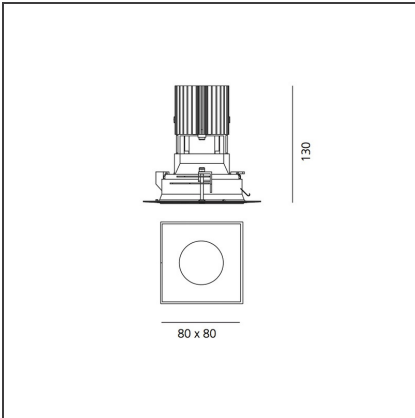

**Everything 105 - Square - Kit Trim - 25° 2700k - Black**

IP 20/44 

**DESIGN BY**

Ernesto Gismondi

**DESCRIPTION**

Everything is an innovative range of professional recessed light fittings created to deliver a high lighting performance, with an eye on energy saving and excellent visual comfort. A complete, flexible product range, extremely versatile in its many applications and able to meet challenging lighting performance criteria.

**TECHNICAL DRAWINGS**

**FEATURES**

<b>Article Code:</b>	M273500 M329900	<b>Material:</b>	aluminium
<b>Colour:</b>	Black	<b>Series:</b>	Indoor
<b>Installation:</b>	Recessed, Ceiling		

**DIMENSIONS**

<b>Length:</b>	cm 8	<b>Cutout shape:</b>	Squared
<b>Width:</b>	cm 8	<b>Glow Wire Test:</b>	850
<b>Weight:</b>	kg 0.3		
<b>Recessed depth:</b>	cm 13		