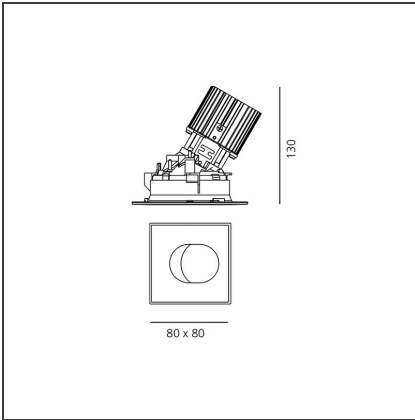

TECHNICAL DRAWINGS

FEATURES

| | | | |
|----------------------|-------------------|------------------|-----------|
| Article Code: | M259805 M273500 | Material: | aluminium |
| Colour: | Black | Series: | Indoor |
| Installation: | Recessed, Ceiling | | |

DIMENSIONS

| | | | |
|------------------------|--------|------------------------|---------|
| Length: | cm 8 | Cutout shape: | Squared |
| Width: | cm 8 | Glow Wire Test: | 850 |
| Weight: | kg 0.3 | | |
| Recessed depth: | cm 13 | | |