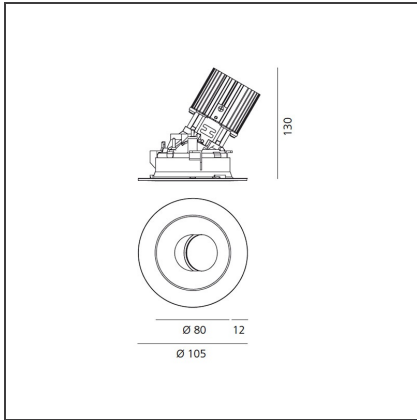

Everything 105 - Round - Trim - Adj - 25° 3000k - Silver/Polished Metal

IP20/44 

DESIGN BY

Ernesto Gismondi

DESCRIPTION

Everything is an innovative range of professional recessed light fittings created to deliver a high lighting performance, with an eye on energy saving and excellent visual comfort. A complete, flexible product range, extremely versatile in its many applications and able to meet challenging lighting performance criteria.

TECHNICAL DRAWINGS

FEATURES

Article Code:	M256465	Material:	aluminium
Colour:	Silver/Polished Metal	Series:	Indoor
Installation:	Recessed, Ceiling		

DIMENSIONS

Weight:	kg 0.3	Cutout shape:	Rounded
Recessed depth:	cm 13	Glow Wire Test:	850