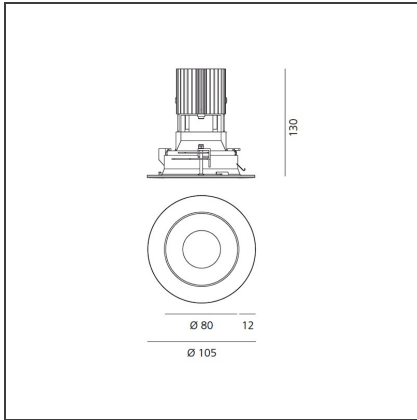

Everything 105 - Round - Trim - 25° 2700k - White/Polished Metal

IP20/44 

DESIGN BY

Ernesto Gismondi

DESCRIPTION

Everything is an innovative range of professional recessed light fittings created to deliver a high lighting performance, with an eye on energy saving and excellent visual comfort.

A complete, flexible product range, extremely versatile in its many applications and able to meet challenging lighting performance criteria.

TECHNICAL DRAWINGS

FEATURES

Article Code:	M328420	Material:	aluminium
Colour:	White/Polished Metal	Series:	Indoor
Installation:	Recessed, Ceiling		

DIMENSIONS

Weight:	kg 0.3	Cutout shape:	Rounded
Recessed depth:	cm 13	Glow Wire Test:	850

INCLUDED SOURCES

Category:	LED	Color temperature (K):	2700K
Number:	1		
Watt:	13W		
Type:	0		
Class:	A		

LUMINAIRE