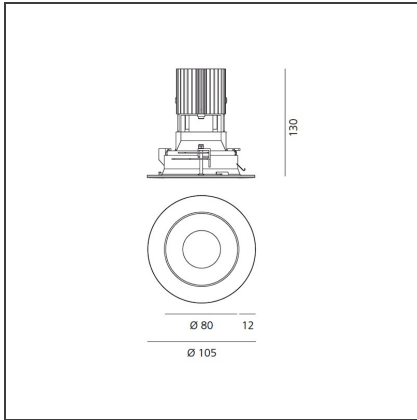

Everything 105 - Round - Trim - 25° 2700k - White/Black

IP20/44 

DESIGN BY

Ernesto Gismondi

DESCRIPTION

Everything is an innovative range of professional recessed light fittings created to deliver a high lighting performance, with an eye on energy saving and excellent visual comfort.

A complete, flexible product range, extremely versatile in its many applications and able to meet challenging lighting performance criteria.

TECHNICAL DRAWINGS

FEATURES

Article Code:	M328120	Material:	aluminium
Colour:	White/Black	Series:	Indoor
Installation:	Recessed, Ceiling		

DIMENSIONS

Weight:	kg 0.3	Cutout shape:	Rounded
Recessed depth:	cm 13	Glow Wire Test:	850

INCLUDED SOURCES

Category:	LED	Color temperature (K):	2700K
Number:	1		
Watt:	13W		
Type:	0		
Class:	A		

LUMINAIRE