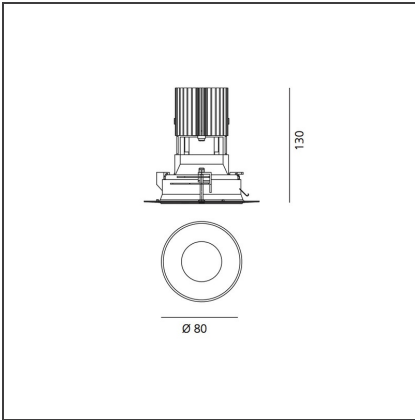

TECHNICAL DRAWINGS

FEATURES

Article Code:	M329100	Material:	aluminium
Colour:	Polished Metal	Series:	Indoor
Installation:	Projector, Recessed, Ceiling		

DIMENSIONS

Weight:	kg 0.3	Cutout shape:	Rounded
Recessed depth:	cm 13	Glow Wire Test:	850

INCLUDED SOURCES

Category:	LED	Color temperature (K):	2700K
Number:	1		
Watt:	13W		
Type:	0		
Class:	A		

LUMINAIRE

Watt:	13W	Delivered lumens output (lm):	797lm
Voltage:	220-240 V	CCT:	2700K
		CRI:	90