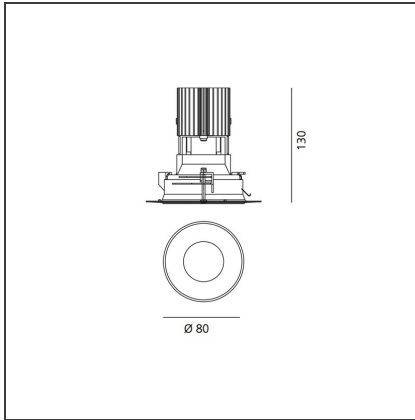

Everything 105 - Round - Kit Trim - 25° 3000k - Polished metal

IP 20/44 

DESIGN BY

Ernesto Gismondi

DESCRIPTION

Everything is an innovative range of professional recessed light fittings created to deliver a high lighting performance, with an eye on energy saving and excellent visual comfort. A complete, flexible product range, extremely versatile in its many applications and able to meet challenging lighting performance criteria.

TECHNICAL DRAWINGS

FEATURES

Article Code:	M257600 M273400	Material:	aluminium
Colour:	Polished aluminium	Series:	Indoor
Installation:	Recessed, Ceiling		

DIMENSIONS

Weight:	kg 0.3	Cutout shape:	Rounded
Recessed depth:	cm 13	Glow Wire Test:	850