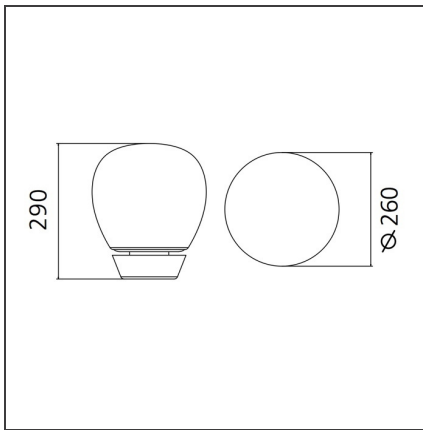

Empatia 26 Table

IP20

Dimmerable: + -

TECHNICAL DRAWINGS

DESIGN BY

Carlotta de Bevilacqua, Paola di Arianello

FEATURES

Article Code:	1817010A	Material:	Blown glass, methacrylate, aluminum
Colour:	White	Series:	Design
Installation:	Table		

DIMENSIONS

Height:	cm 29	Impact Resistance:	N/D
		Glow Wire Test:	650°C

INCLUDED SOURCES

Category:	LED	Color temperature (K):	3000K
Number:	1	Color Tolerance:	2SDCM
Watt:	20W	CRI:	90
Delivered lumens output (lm):	1710lm		
Type:	0		
Class:	A		