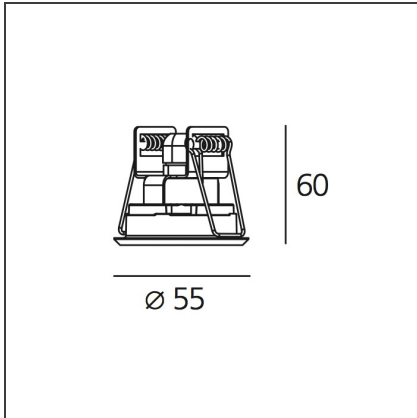

Ego Flat 55 downlight 14° 3000K Round Aluminium IK09

IP65/67  

DESIGN BY

Studio Artemide

DESCRIPTION

Light fixture with high-performance LED light sources. Ceiling installation. Two different housing depths. Round and square version in five sizes. Consists of body, frame, black silkscreened tempered glass, fixing springs. Body in EN AB44100 aluminium, silicone gaskets. Frame in aluminium or stainless steel AISI 316. Black silkscreened tempered glass, 8mm-thick. Fixing springs in harmonic iron. Power connection to the mains by means of a H05RN-r cabl and IP68 electrical terminal board, supplied with the fixture. Glass surface temperature lower than 40°C. Fixed or adjustable optics. PMMA lenses in 3 different versions of beams. White monochromatic LEDs available in 2 colour temperatures Warm = 3000K Neutral = 4000K Painted die-cast aluminium with 3-stage outdoortreatment: nanotechnologies, anti-oxidant primer, polyester paint. Technical features of light fixtures in compliance with EN60598-1 and part 2-13. IP Rating IP65. Insulation class III. Installation must be carried out by specialized personnel. Carefully follow the instructions.

TECHNICAL DRAWINGS

FEATURES

Article Code:	T42001SPW00	Series:	Outdoor
Installation:	Recessed		

DIMENSIONS

Recessed depth:	cm 6	Cutout diameter:	cm 4.7
		Cutout shape:	Rounded
		Impact Resistance:	IK10

INCLUDED SOURCES