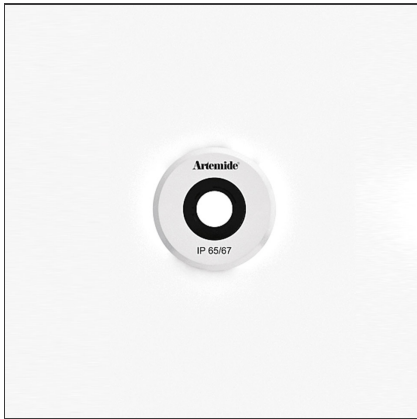

Ego Flat 55 downlight 14° 3000K Round Aluminium IK09

IP65/67  

DESIGN BY

Studio Artemide

DESCRIPTION

Light fixture with high-performance LED light sources. Ceiling installation. Two different housing depths. Round and square version in five sizes. Consists of body, frame, black silkscreened tempered glass, fixing springs. Body in EN AB44100 aluminium, silicone gaskets. Frame in aluminium or stainless steel AISI 316. Black silkscreened tempered glass, 8mm-thick. Fixing springs in harmonic iron. Power connection to the mains by means of a H05RN-r cabl and IP68 electrical terminal board, supplied with the fixture. Glass surface temperature lower than 40°C. Fixed or adjustable optics. PMMA lenses in 3 different versions of beams. White monochromatic LEDs available in 2 colour temperatures Warm = 3000K Neutral = 4000K Painted die-cast aluminium with 3-stage outdoortreatment: nanotechnologies, anti-oxidant primer, polyester paint. Technical features of light fixtures in compliance with EN60598-1 and part 2-13. IP Rating IP65. Insulation class III. Installation must be carried out by specialized personnel. Carefully follow the instructions.

TECHNICAL DRAWINGS

FEATURES

Article Code:	T42001SPW00	Series:	Outdoor
Installation:	Recessed		

DIMENSIONS

Recessed depth:	cm 6	Cutout diameter:	cm 4.7
		Cutout shape:	Rounded
		Impact Resistance:	IK10

INCLUDED SOURCES

Category:	LED	Color temperature (K):	3000K
Number:	1	Color Tolerance:	MacAdam 4SDCM
Watt:	1W	CRI:	80
Delivered lumens output (lm):	83lm	Efficacy:	69lm/W
Type:	0	Service Life:	L70(10K) > 60500h
Class:	A		

LUMINAIRE

Power Supply:	Electronic ballast supplied separately	Delivered lumens output (lm):	83lm
Watt:	1.2W	CCT:	3000K
		Efficiency:	100%
		Efficacy:	68.93lm/W
		CRI:	80

Notes

Spot optic Concentrated luminous flow to highlight details avoiding unwanted light dispersion.