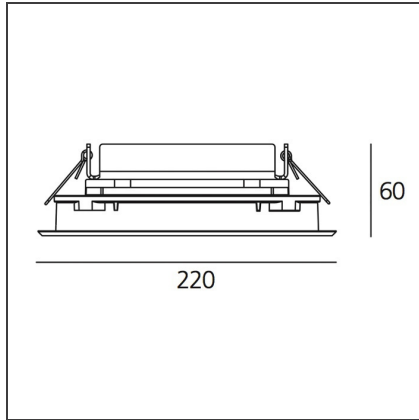

TECHNICAL DRAWINGS

FEATURES

Article Code:	T42008WFLW00	Series:	Outdoor
Installation:	Recessed		

DIMENSIONS

Base Length:	cm 22	Cutout shape:	Squared
Base Width:	cm 22	Impact Resistance:	IK10
Recessed depth:	cm 6		

INCLUDED SOURCES

Category:	LED	Color temperature (K):	3000K
Number:	1	Color Tolerance:	4SDCM
Watt:	14W	CRI:	80 Typ
Delivered lumens output (lm):	884lm	Efficacy:	63lm/W
Type:	0	Service Life:	L70(10K)>60.500
Class:	A		

LUMINAIRE

Power Supply:	Electronic ballast supplied separately	Delivered lumens output (lm):	794lm
Watt:	14W	CCT:	3000K
		Efficiency:	100%
		Efficacy:	56.71lm/W
		CRI:	80

Notes

Flood opticWide luminous flow suitable for lighting large areas.