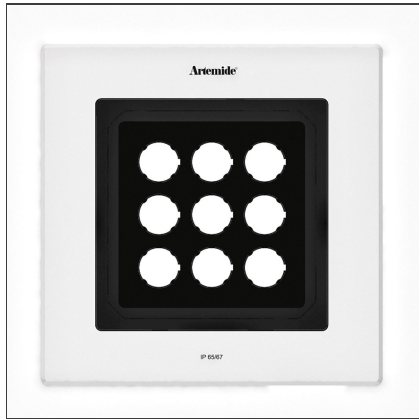

# Ego Flat 220 downlight Square 38° 3000K Aluminium IK10

IP 65/67

## DESCRIPTION

Light fixture with high-performance LED light sources. Ceiling installation. Two different housing depths. Round and square version in five sizes. Consists of body, frame, black silkscreened tempered glass, fixing springs. Body in EN AB44100 aluminium, silicone gaskets. Frame in aluminium or stainless steel AISI 316. Black silkscreened tempered glass, 8mm-thick. Fixing springs in harmonic iron. Power connection to the mains by means of a H05RN-r cabl and IP68 electrical terminal board, supplied with the fixture. Glass surface temperature lower than 40°C. Fixed or adjustable optics. PMMA lenses in 3 different versions of beams. White monochromatic LEDs available in 2 colour temperatures Warm = 3000K Neutral = 4000K Painted die-cast aluminium with 3-stage outdoortreatment: nanotechnologies, anti-oxidant primer, polyester paint. Technical features of light fixtures in compliance with EN60598-1 and part 2-13. IP Rating IP65. Insulation class III. Installation must be carried out by specialized personnel. Carefully follow the instructions.