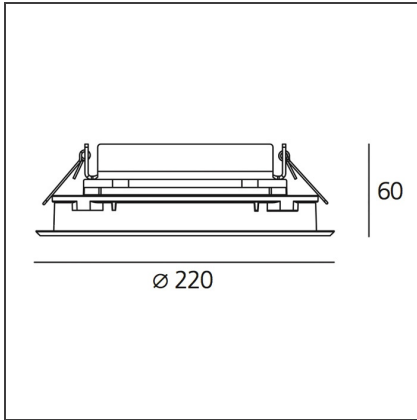

TECHNICAL DRAWINGS

FEATURES

Article Code:	T42015ELPTW00	Series:	Outdoor
Installation:	Recessed		

DIMENSIONS

Recessed depth:	cm 6	Cutout shape:	Rounded
		Impact Resistance:	IK10

INCLUDED SOURCES

Category:	LED	Color temperature (K):	3000K
Number:	1	Color Tolerance:	4SDCM
Watt:	14W	CRI:	80 Typ
Delivered lumens output (lm):	884lm	Efficacy:	63lm/W
Type:	0	Service Life:	L70(10K)>60.500
Class:	A		

LUMINAIRE

Power Supply:	Electronic ballast supplied separately	Delivered lumens output (lm):	797lm
Watt:	14W	CCT:	3000K
		Efficiency:	100%
		Efficacy:	56.93lm/W
		CRI:	80

Notes

Flood opticWide luminous flow suitable for lighting large areas.