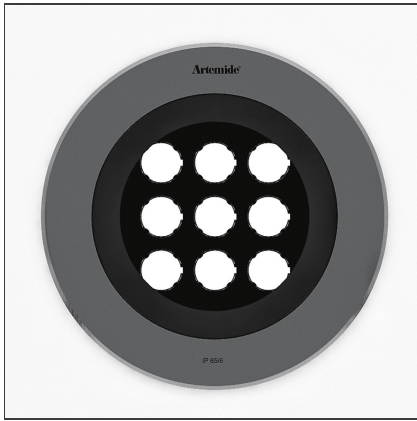

# Ego Flat 220 downlight Round EL 3000K Inox IK10

IP 65/67

## DESCRIPTION

Light fixture with high-performance LED light sources. Ceiling installation. Two different housing depths. Round and square version in five sizes. Consists of body, frame, black silkscreened tempered glass, fixing springs. Body in EN AB44100 aluminium, silicone gaskets. Frame in aluminium or stainless steel AISI 316. Black silkscreened tempered glass, 8mm-thick. Fixing springs in harmonic iron. Power connection to the mains by means of a H05RN-r cabl and IP68 electrical terminal board, supplied with the fixture. Glass surface temperature lower than 40°C. Fixed or adjustable optics. PMMA lenses in 3 different versions of beams. White monochromatic LEDs available in 2 colour temperatures Warm = 3000K Neutral = 4000K Painted die-cast aluminium with 3-stage outdoortreatment: nanotechnologies, anti-oxidant primer, polyester paint. Technical features of light fixtures in compliance with EN60598-1 and part 2-13. IP Rating IP65. Insulation class III. Installation must be carried out by specialized personnel. Carefully follow the instructions.