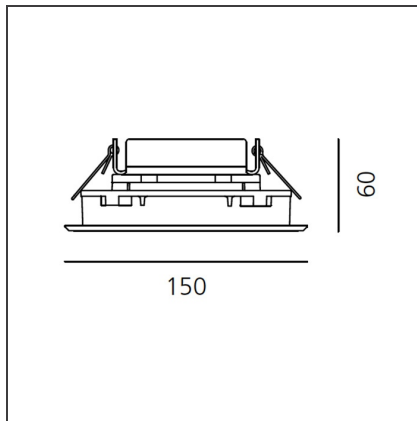

TECHNICAL DRAWINGS

FEATURES

Article Code:	T42006ELPTW00	Series:	Outdoor
Installation:	Recessed		

DIMENSIONS

Base Length:	cm 15	Cutout shape:	Squared
Base Width:	cm 15	Impact Resistance:	IK10
Recessed depth:	cm 6		

INCLUDED SOURCES

Category:	LED	Color temperature (K):	3000K
Number:	1		
Watt:	6W		
Delivered lumens output (lm):	366lm		
Type:	0		
Class:	A		

LUMINAIRE

Power Supply:	Electronic ballast supplied separately	Delivered lumens output (lm):	366lm
Watt:	6.3W	CCT:	3000K
		Efficiency:	100%
		Efficacy:	58.10lm/W
		CRI:	80

Notes

Flood opticWide luminous flow suitable for lighting large areas.