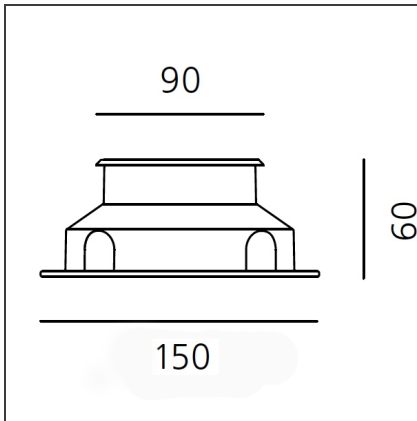

TECHNICAL DRAWINGS

FEATURES

Article Code:	T40005ELPTW00	Series:	Outdoor
Installation:	Recessed		

DIMENSIONS

Base Length:	cm 15	Cutout shape:	Squared
Base Width:	cm 15	Impact Resistance:	IK09
Recessed depth:	cm 6		

INCLUDED SOURCES

Category:	LED	Color temperature (K):	3000K
Number:	1	Color Tolerance:	MacAdam 4SDCM
Watt:	3W	CRI:	80
Delivered lumens output (lm):	233lm	Efficacy:	73lm/W
Type:	0	Service Life:	L70(10K) > 60500h
Class:	A		

LUMINAIRE

Power Supply:	Electronic unintegrated	Delivered lumens output (lm):	162lm
Watt:	3.2W	CCT:	3000K
		Efficiency:	100%
		Efficacy:	50.63lm/W
		CRI:	80

Notes

Flood opticWide luminous flow suitable for lighting large areas.