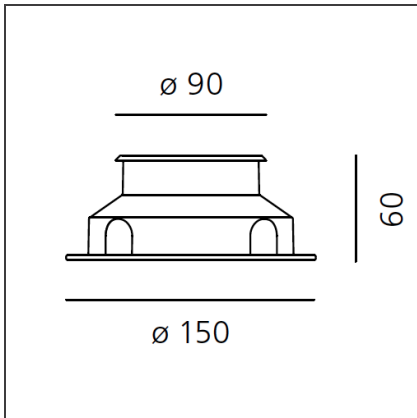

TECHNICAL DRAWINGS

FEATURES

Article Code:	T40004ELPTW00	Series:	Outdoor
Installation:	Recessed		

DIMENSIONS

Recessed depth:	cm 6	Cutout diameter:	cm 15
		Cutout shape:	Rounded
		Impact Resistance:	IK09

INCLUDED SOURCES

Category:	LED	Color temperature (K):	3000K
Number:	1	Color Tolerance:	MacAdam 4SDCM
Watt:	3W	CRI:	80
Delivered lumens output (lm):	233lm	Efficacy:	73lm/W
Type:	0	Service Life:	L70(10K) > 60500h
Class:	A		

LUMINAIRE

Power Supply:	Electronic unintegrated	Delivered lumens output (lm):	162lm
Watt:	3.2W	CCT:	3000K
		Efficiency:	100%
		Efficacy:	50.63lm/W
		CRI:	80

Notes

Flood opticWide luminous flow suitable for lighting large areas.