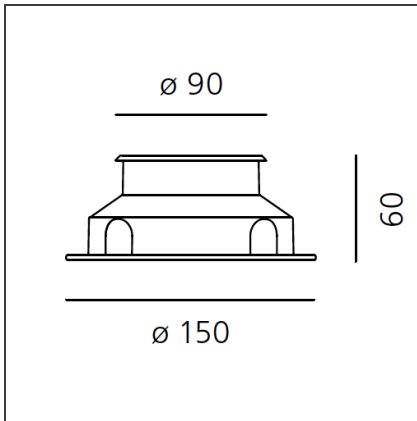

TECHNICAL DRAWINGS

FEATURES

Article Code:	T40004SPW00	Series:	Outdoor
Installation:	Recessed		

DIMENSIONS

Recessed depth:	cm 6	Cutout diameter:	cm 15
		Cutout shape:	Rounded
		Impact Resistance:	IK09

INCLUDED SOURCES

Category:	LED	Color temperature (K):	3000K
Number:	1	Color Tolerance:	MacAdam 4SDCM
Watt:	3W	CRI:	80
Delivered lumens output (lm):	233lm	Efficacy:	73lm/W
Type:	0	Service Life:	L70(10K) > 60500h
Class:	A		

LUMINAIRE

Power Supply:	Electronic unintegrated	Delivered lumens output (lm):	220lm
Watt:	3.2W	CCT:	3000K
		Efficiency:	100%
		Efficacy:	68.84lm/W
		CRI:	80

Notes

Flood opticWide luminous flow suitable for lighting large areas.