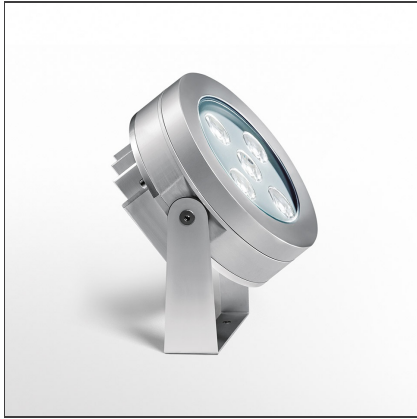

Ego 6 Spot - 24Vdc - EL 3000K

IP65  

DESIGN BY

Studio Artemide

DESCRIPTION

Floor/ wall /Ceiling adjustable spotlight, with LED sources.
 Materials: floor/ wall support and body in painted aluminium, screen in tempered glass. PMMA lenses
 - Medium optic. Monochrome white LED, 3000K (warm).

TECHNICAL DRAWINGS

FEATURES

Article Code:	T7633ELPTW00	Material:	Aluminium
Colour:	Silver grey	Series:	Outdoor
Installation:	Floor, Wall, Ceiling	Area contract:	null, Outdoor

DIMENSIONS

Height:	cm 8.3
----------------	--------

INCLUDED SOURCES

Category:	LED	Color temperature (K):	3000K
Number:	1	Voltage:	24 Vdc
Watt:	12W		
Delivered lumens output (lm):	444lm		
Type:	0		
Class:	A		

LUMINAIRE

Power Supply:	Electronic supplied separately	Delivered lumens output (lm):	723lm
Watt:	12W	CCT:	3000K
Voltage:	24Vdc	Efficiency:	92%
		Efficacy:	60.26lm/W
		CRI:	80

Notes

Medium optic:

Medium luminous flux to highlight details, large sections of windows.(25°)

ACCESSORIES

NO
IMAGE
AVAILABLE

EGO PICCHETTO
NL97150

NO
IMAGE
AVAILABLE

ALIMENT. 40W
24Vdc IP67
NL62040