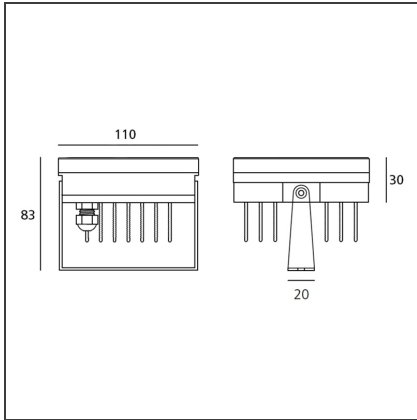

Ego 6 Spot - 24Vdc - EL 3000K

IP65  

DESIGN BY

Studio Artemide

DESCRIPTION

Floor/ wall /Ceiling adjustable spotlight, with LED sources.
 Materials: floor/ wall support and body in painted aluminium, screen in tempered glass. PMMA lenses
 - Medium optic. Monochrome white LED, 3000K (warm).

TECHNICAL DRAWINGS

FEATURES

Article Code:	T7633ELPTW00	Material:	Aluminium
Colour:	Silver grey	Series:	Outdoor
Installation:	Floor, Wall, Ceiling	Area contract:	null, Outdoor

DIMENSIONS

Height:	cm 8.3
----------------	--------