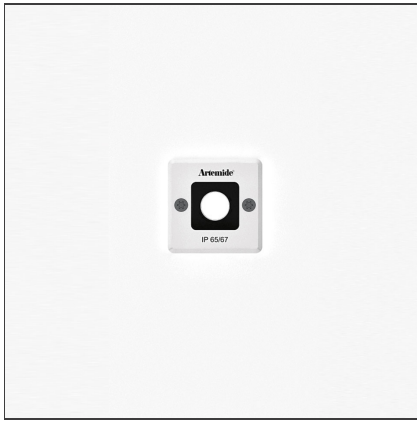

Ego 55 walk-over aluminium EL 3000K Square

IP65/67  

DESIGN BY

Studio Artemide

DESCRIPTION

Light fixture with high-performance LED light sources. Recessed floor installation. Walk-over version. Housing depths: Ego WO: 110mm - 120mm, Ego Flat WO: 60mm. Round and square version in five sizes. Consists of body, frame, black silkscreened tempered glass, recessing box. Body in EN AB44100 aluminium, silicone gaskets. Three colour options: with aluminium (only in the 50mm and 90mm size), stainless steel or black silkscreened tempered glass frame, 8mm thick, flush floor-mounting Recessing box for laying in reinforced polymer, can be ordered separately. Ego Flat WO- Feeding cable H05RN-F, with 300cm length for EGO 55 & EGO 90, 20cm for EGO 150, 30cm for EGO 220. Power connection to the mains by means of remote ballast and IP68 electrical terminal board, supplied with the fixture. Fixing to the recessing box is ensured by means of anti-vandal screws TORX, AISI 316. Glass surface temperature lower than 40°C. Fixed or adjustable optics. PMMA lenses in 3 different versions of beams. White monochromatic LEDs available in 2 colour temperatures: Warm = 3000K Neutral = 4000K Screws in stainless steel AISI 316. Painted die-cast aluminium with 3-stage outdoor treatment: nanotechnologies, antioxidant primer, polyester paint. Technical features of light fixtures in compliance with EN60598-1 and part 2-13. IP Rating IP65 IP67. Insulation class: Ego WO: class I. Ego Flat WO: class III. Installation must be carried out by specialized personnel. Carefully follow the instructions.

TECHNICAL DRAWINGS

FEATURES

Article Code:	T4001ELPTW00	Material:	aluminium
Installation:	Recessed	Series:	Outdoor
		Area contract:	null, Outdoor

DIMENSIONS

Length:	cm 19	Cutout shape:	Squared
Width:	cm 19	Impact Resistance:	IK09
Height:	cm 10		