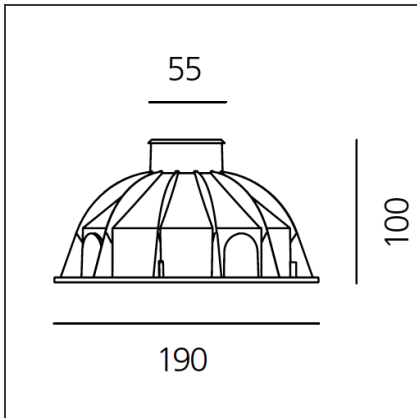

Ego 55 walk-over aluminium EL 3000K Square

IP65/67  

DESIGN BY

Studio Artemide

DESCRIPTION

Light fixture with high-performance LED light sources. Recessed floor installation. Walk-over version. Housing depths: Ego WO: 110mm - 120mm, Ego Flat WO: 60mm. Round and square version in five sizes. Consists of body, frame, black silkscreened tempered glass, recessing box. Body in EN AB44100 aluminium, silicone gaskets. Three colour options: with aluminium (only in the 50mm and 90mm size), stainless steel or black silkscreened tempered glass frame, 8mm thick, flush floor-mounting Recessing box for laying in reinforced polymer, can be ordered separately. Ego Flat WO- Feeding cable H05RN-F, with 300cm length for EGO 55 & EGO 90, 20cm for EGO 150, 30cm for EGO 220. Power connection to the mains by means of remote ballast and IP68 electrical terminal board, supplied with the fixture. Fixing to the recessing box is ensured by means of anti-vandal screws TORX, AISI 316. Glass surface temperature lower than 40°C. Fixed or adjustable optics. PMMA lenses in 3 different versions of beams. White monochromatic LEDs available in 2 colour temperatures: Warm = 3000K Neutral = 4000K Screws in stainless steel AISI 316. Painted die-cast aluminium with 3-stage outdoor treatment: nanotechnologies, antioxidant primer, polyester paint. Technical features of light fixtures in compliance with EN60598-1 and part 2-13. IP Rating IP65 IP67. Insulation class: Ego WO: class I. Ego Flat WO: class III. Installation must be carried out by specialized personnel. Carefully follow the instructions.

TECHNICAL DRAWINGS

FEATURES

Article Code:	T4001ELPTW00	Material:	aluminium
Installation:	Recessed	Series:	Outdoor
		Area contract:	null, Outdoor

DIMENSIONS

Length:	cm 19	Cutout shape:	Squared
Width:	cm 19	Impact Resistance:	IK09
Height:	cm 10		