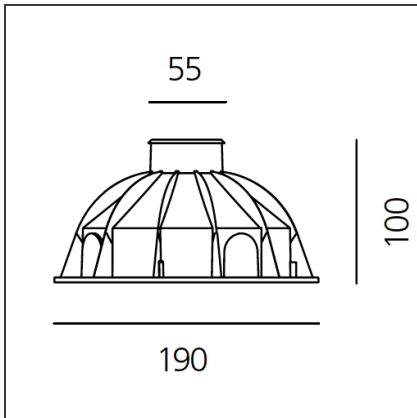

Ego 55 walk-over aluminium 32° 3000K Square

IP65/67  

DESIGN BY

Studio Artemide

DESCRIPTION

Light fixture with high-performance LED light sources. Recessed floor installation. Walk-over version. Housing depths: Ego WO: 110mm - 120mm, Ego Flat WO: 60mm. Round and square version in five sizes. Consists of body, frame, black silkscreened tempered glass, recessing box. Body in EN AB44100 aluminium, silicone gaskets. Three colour options: with aluminium (only in the 50mm and 90mm size), stainless steel or black silkscreened tempered glass frame, 8mm thick, flush floor-mounting Recessing box for laying in reinforced polymer, can be ordered separately. Ego Flat WO- Feeding cable H05RN-F, with 300cm length for EGO 55 & EGO 90, 20cm for EGO 150, 30cm for EGO 220. Power connection to the mains by means of remote ballast and IP68 electrical terminal board, supplied with the fixture. Fixing to the recessing box is ensured by means of anti-vandal screws TORX, AISI 316. Glass surface temperature lower than 40°C. Fixed or adjustable optics. PMMA lenses in 3 different versions of beams. White monochromatic LEDs available in 2 colour temperatures: Warm = 3000K Neutral = 4000K Screws in stainless steel AISI 316. Painted die-cast aluminium with 3-stage outdoor treatment: nanotechnologies, antioxidant primer, polyester paint. Technical features of light fixtures in compliance with EN60598-1 and part 2-13. IP Rating IP65 IP67. Insulation class: Ego WO: class I. Ego Flat WO: class III. Installation must be carried out by specialized personnel. Carefully follow the instructions.

TECHNICAL DRAWINGS

FEATURES

Article Code:	T4001WFLW00	Material:	aluminium
Installation:	Recessed	Series:	Outdoor
		Area contract:	null, Outdoor

DIMENSIONS

Length:	cm 19	Cutout shape:	Squared
Width:	cm 19	Impact Resistance:	IK09
Height:	cm 10		