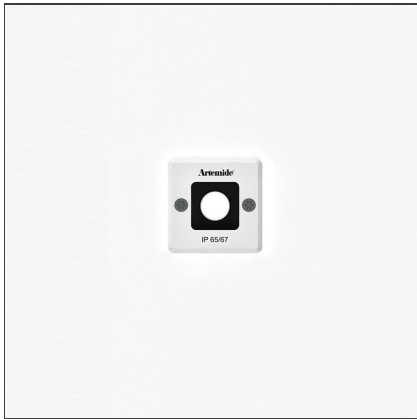

Ego 55 walk-over aluminium 32° 3000K Square

IP65/67  

DESIGN BY

Studio Artemide

DESCRIPTION

Light fixture with high-performance LED light sources. Recessed floor installation. Walk-over version. Housing depths: Ego WO: 110mm - 120mm, Ego Flat WO: 60mm. Round and square version in five sizes. Consists of body, frame, black silkscreened tempered glass, recessing box. Body in EN AB44100 aluminium, silicone gaskets. Three colour options: with aluminium (only in the 50mm and 90mm size), stainless steel or black silkscreened tempered glass frame, 8mm thick, flush floor-mounting Recessing box for laying in reinforced polymer, can be ordered separately. Ego Flat WO- Feeding cable H05RN-F, with 300cm length for EGO 55 & EGO 90, 20cm for EGO 150, 30cm for EGO 220. Power connection to the mains by means of remote ballast and IP68 electrical terminal board, supplied with the fixture. Fixing to the recessing box is ensured by means of anti-vandal screws TORX, AISI 316. Glass surface temperature lower than 40°C. Fixed or adjustable optics. PMMA lenses in 3 different versions of beams. White monochromatic LEDs available in 2 colour temperatures: Warm = 3000K Neutral = 4000K Screws in stainless steel AISI 316. Painted die-cast aluminium with 3-stage outdoor treatment: nanotechnologies, antioxidant primer, polyester paint. Technical features of light fixtures in compliance with EN60598-1 and part 2-13. IP Rating IP65 IP67. Insulation class: Ego WO: class I. Ego Flat WO: class III. Installation must be carried out by specialized personnel. Carefully follow the instructions.

TECHNICAL DRAWINGS

FEATURES

Article Code:	T4001WFLW00	Material:	aluminium
Installation:	Recessed	Series:	Outdoor
		Area contract:	null, Outdoor

DIMENSIONS

Length:	cm 19	Cutout shape:	Squared
Width:	cm 19	Impact Resistance:	IK09
Height:	cm 10		