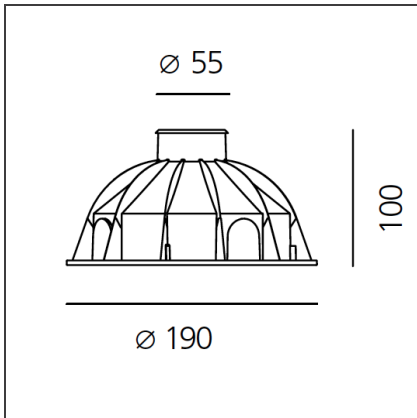

Ego 55 walk-over aluminium 14° 3000K Round

IP65/67  

DESIGN BY

Studio Artemide

DESCRIPTION

Light fixture with high-performance LED light sources. Recessed floor installation. Walk-over version. Housing depths: Ego WO: 110mm - 120mm, Ego Flat WO: 60mm. Round and square version in five sizes. Consists of body, frame, black silkscreened tempered glass, recessing box. Body in EN AB44100 aluminium, silicone gaskets. Three colour options: with aluminium (only in the 50mm and 90mm size), stainless steel or black silkscreened tempered glass frame, 8mm thick, flush floor-mounting Recessing box for laying in reinforced polymer, can be ordered separately. Ego Flat WO- Feeding cable H05RN-F, with 300cm length for EGO 55 & EGO 90, 20cm for EGO 150, 30cm for EGO 220. Power connection to the mains by means of remote ballast and IP68 electrical terminal board, supplied with the fixture. Fixing to the recessing box is ensured by means of anti-vandal screws TORX, AISI 316. Glass surface temperature lower than 40°C. Fixed or adjustable optics. PMMA lenses in 3 different versions of beams. White monochromatic LEDs available in 2 colour temperatures: Warm = 3000K Neutral = 4000K Screws in stainless steel AISI 316. Painted die-cast aluminium with 3-stage outdoor treatment: nanotechnologies, antioxidant primer, polyester paint. Technical features of light fixtures in compliance with EN60598-1 and part 2-13. IP Rating IP65 IP67. Insulation class: Ego WO: class I. Ego Flat WO: class III. Installation must be carried out by specialized personnel. Carefully follow the instructions.

TECHNICAL DRAWINGS

FEATURES

Article Code:	T4031SPW00	Material:	aluminium
Installation:	Recessed	Series:	Outdoor
		Area contract:	null, Outdoor

DIMENSIONS

Cutout diameter:	cm 19
Cutout shape:	Rounded
Impact Resistance:	IK09