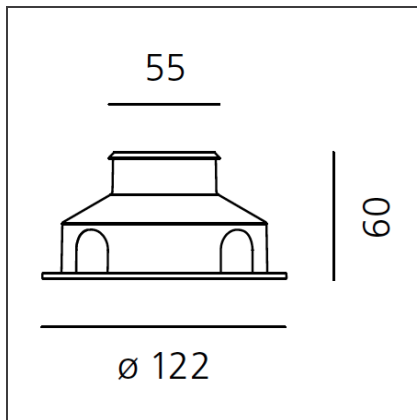

Ego 55 Flat walk-over stainless EL 3000K Square

IP65/67  

DESIGN BY

Studio Artemide

DESCRIPTION

Light fixture with high-performance LED light sources. Recessed floor installation. Walk-over version. Housing depths: Ego WO: 110mm - 120mm, Ego Flat WO: 60mm. Round and square version in five sizes. Consists of body, frame, black silkscreened tempered glass, recessing box. Body in EN AB44100 aluminium, silicone gaskets. Three colour options: with aluminium (only in the 50mm and 90mm size), stainless steel or black silkscreened tempered glass frame, 8mm thick, flush floor-mounting Recessing box for laying in reinforced polymer, can be ordered separately. Ego Flat WO- Feeding cable H05RN-F, with 300cm length for EGO 55 & EGO 90, 20cm for EGO 150, 30cm for EGO 220. Power connection to the mains by means of remote ballast and IP68 electrical terminal board, supplied with the fixture. Fixing to the recessing box is ensured by means of anti-vandal screws TORX, AISI 316. Glass surface temperature lower than 40°C. Fixed or adjustable optics. PMMA lenses in 3 different versions of beams. White monochromatic LEDs available in 2 colour temperatures: Warm = 3000K Neutral = 4000K Screws in stainless steel AISI 316. Painted die-cast aluminium with 3-stage outdoor treatment: nanotechnologies, antioxidant primer, polyester paint. Technical features of light fixtures in compliance with EN60598-1 and part 2-13. IP Rating IP65 IP67. Insulation class: Ego WO: class I. Ego Flat WO: class III. Installation must be carried out by specialized personnel. Carefully follow the instructions.

TECHNICAL DRAWINGS

FEATURES

Article Code:	T40003ELPTW00	Material:	Steel tempered glass, polymer
Installation:	Recessed	Series:	Outdoor
		Area contract:	null, Outdoor

DIMENSIONS

Base Length:	cm 12.2	Cutout shape:	Squared
Base Width:	cm 12.2	Impact Resistance:	IK10
Recessed depth:	cm 6		