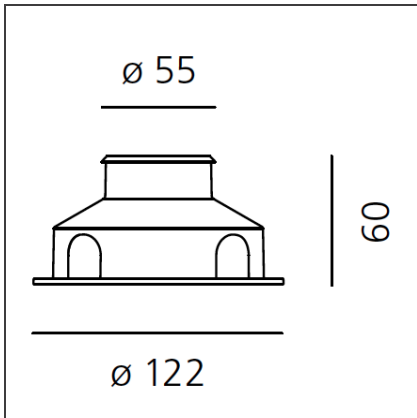

TECHNICAL DRAWINGS

FEATURES

Article Code:	T40000SPW00	Material:	aluminium
Installation:	Recessed	Series:	Outdoor
		Area contract:	null, Outdoor

DIMENSIONS

Cutout diameter:	cm 12.2
Cutout shape:	Rounded
Impact Resistance:	IK09

INCLUDED SOURCES

Category:	LED	Color temperature (K):	3000K
Number:	1	Color Tolerance:	MacAdam 4SDCM
Watt:	1W	CRI:	80
Delivered lumens output (lm):	83lm	Efficacy:	69lm/W
Type:	0	Service Life:	L70(10K) > 60500h
Class:	A		

LUMINAIRE

Power Supply:	Electronic unintegrated	Delivered lumens output (lm):	83lm
Watt:	1.2W	CCT:	3000K
		Efficiency:	100%
		Efficacy:	68.93lm/W
		CRI:	80

Notes

Spot optic Concentrated luminous flow to highlight details avoiding unwanted light dispersion.