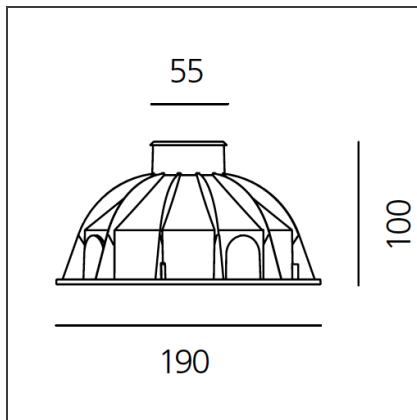

Ego 55 drive-over stainless 32° 3000K Square

IP65/67  

DESIGN BY

Studio Artemide

DESCRIPTION

Light fixture with high-performance LED light sources. Recessed floor installation. Walk-over version. Housing depths: Ego WO: 110mm - 120mm, Ego Flat WO: 60mm. Round and square version in five sizes. Consists of body, frame, black silkscreened tempered glass, recessing box. Body in EN AB44100 aluminium, silicone gaskets. Three colour options: with aluminium (only in the 50mm and 90mm size), stainless steel or black silkscreened tempered glass frame, 8mm thick, flush floor-mounting Recessing box for laying in reinforced polymer, can be ordered separately. Ego Flat WO- Feeding cable H05RN-F, with 300cm length for EGO 55 & EGO 90, 20cm for EGO 150, 30cm for EGO 220. Power connection to the mains by means of remote ballast and IP68 electrical terminal board, supplied with the fixture. Fixing to the recessing box is ensured by means of anti-vandal screws TORX, AISI 316. Glass surface temperature lower than 40°C. Fixed or adjustable optics. PMMA lenses in 3 different versions of beams. White monochromatic LEDs available in 2 colour temperatures: Warm = 3000K Neutral = 4000K Screws in stainless steel AISI 316. Painted die-cast aluminium with 3-stage outdoor treatment: nanotechnologies, antioxidant primer, polyester paint. Technical features of light fixtures in compliance with EN60598-1 and part 2-13. IP Rating IP65 IP67. Insulation class: Ego WO: class I. Ego Flat WO: class III. Installation must be carried out by specialized personnel. Carefully follow the instructions.

TECHNICAL DRAWINGS

FEATURES

Article Code:	T4002WFLW00	Material:	Steel tempered glass, polymer
Installation:	Recessed	Series:	Outdoor
		Area contract:	null, Outdoor

DIMENSIONS

Base Length:	cm 19	Cutout shape:	Squared
Base Width:	cm 19	Impact Resistance:	IK10
Recessed depth:	cm 10		