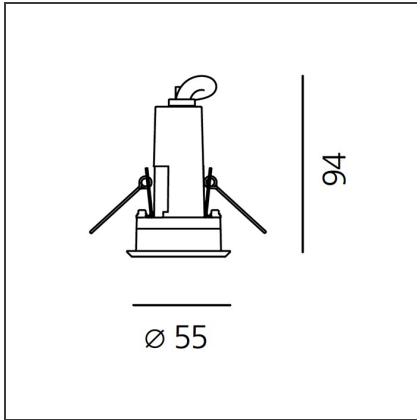

Ego 55 downlight EL 3000K Round Aluminium IK09

IP65/67  

DESIGN BY

Studio Artemide

DESCRIPTION

Light fixture with high-performance LED light sources. Ceiling installation. Two different housing depths. Round and square version in five sizes. Consists of body, frame, black silkscreened tempered glass, fixing springs. Body in EN AB44100 aluminium, silicone gaskets. Frame in aluminium or stainless steel AISI 316. Black silkscreened tempered glass, 8mm-thick. Fixing springs in harmonic iron. Power connection to the mains by means of a H05RN-r cabl and IP68 electrical terminal board, supplied with the fixture. Glass surface temperature lower than 40°C. Fixed or adjustable optics. PMMA lenses in 3 different versions of beams. White monochromatic LEDs available in 2 colour temperatures Warm = 3000K Neutral = 4000K Painted die-cast aluminium with 3-stage outdoortreatment: nanotechnologies, anti-oxidant primer, polyester paint. Technical features of light fixtures in compliance with EN60598-1 and part 2-13. IP Rating IP65. Insulation class III. Installation must be carried out by specialized personnel. Carefully follow the instructions.

TECHNICAL DRAWINGS

FEATURES

Article Code:	T4081ELPTW00	Series:	Outdoor
Installation:	Recessed		

DIMENSIONS

Recessed depth:	cm 9.4	Cutout diameter:	cm 4.7
		Cutout shape:	Rounded
		Impact Resistance:	IK10

INCLUDED SOURCES