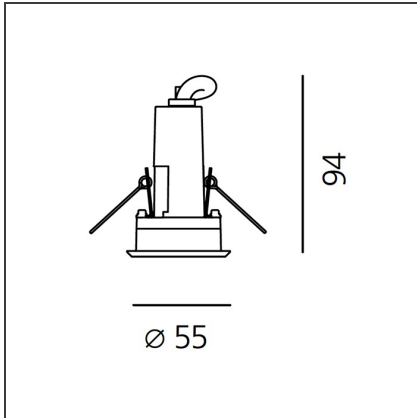

Ego 55 downlight 32° 3000K Round Inox IK10

IP65/67  

DESIGN BY

Studio Artemide

DESCRIPTION

Light fixture with high-performance LED light sources. Ceiling installation. Two different housing depths. Round and square version in five sizes. Consists of body, frame, black silkscreened tempered glass, fixing springs. Body in EN AB44100 aluminium, silicone gaskets. Frame in aluminium or stainless steel AISI 316. Black silkscreened tempered glass, 8mm-thick. Fixing springs in harmonic iron. Power connection to the mains by means of a H05RN-r cabl and IP68 electrical terminal board, supplied with the fixture. Glass surface temperature lower than 40°C. Fixed or adjustable optics. PMMA lenses in 3 different versions of beams. White monochromatic LEDs available in 2 colour temperatures Warm = 3000K Neutral = 4000K Painted die-cast aluminium with 3-stage outdoortreatment: nanotechnologies, anti-oxidant primer, polyester paint. Technical features of light fixtures in compliance with EN60598-1 and part 2-13. IP Rating IP65. Insulation class III. Installation must be carried out by specialized personnel. Carefully follow the instructions.

TECHNICAL DRAWINGS

FEATURES

Article Code:	T4080WFLW00	Series:	Outdoor
Installation:	Recessed		

DIMENSIONS

Recessed depth:	cm 9.4	Cutout diameter:	cm 4.7
		Cutout shape:	Rounded
		Impact Resistance:	IK10

INCLUDED SOURCES