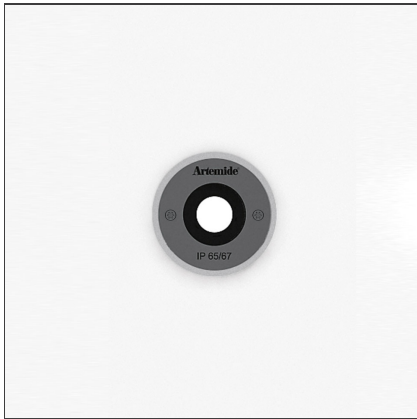

Ego 55 downlight 32° 3000K Round Inox IK10

IP65/67  

DESIGN BY

Studio Artemide

DESCRIPTION

Light fixture with high-performance LED light sources. Ceiling installation. Two different housing depths. Round and square version in five sizes. Consists of body, frame, black silkscreened tempered glass, fixing springs. Body in EN AB44100 aluminium, silicone gaskets. Frame in aluminium or stainless steel AISI 316. Black silkscreened tempered glass, 8mm-thick. Fixing springs in harmonic iron. Power connection to the mains by means of a H05RN-r cabl and IP68 electrical terminal board, supplied with the fixture. Glass surface temperature lower than 40°C. Fixed or adjustable optics. PMMA lenses in 3 different versions of beams. White monochromatic LEDs available in 2 colour temperatures Warm = 3000K Neutral = 4000K Painted die-cast aluminium with 3-stage outdoortreatment: nanotechnologies, anti-oxidant primer, polyester paint. Technical features of light fixtures in compliance with EN60598-1 and part 2-13. IP Rating IP65. Insulation class III. Installation must be carried out by specialized personnel. Carefully follow the instructions.

TECHNICAL DRAWINGS

FEATURES

Article Code:	T4080WFLW00	Series:	Outdoor
Installation:	Recessed		

DIMENSIONS

Recessed depth:	cm 9.4	Cutout diameter:	cm 4.7
		Cutout shape:	Rounded
		Impact Resistance:	IK10

INCLUDED SOURCES

Category:	LED	Color temperature (K):	3000K
Number:	1	Color Tolerance:	MacAdam 4SDCM
Watt:	1,5W	CRI:	75
Delivered lumens output (lm):	83lm	Efficacy:	69lm/W
Type:	0	Service Life:	L70(10K) > 60500h
Class:	A		

LUMINAIRE

Power Supply:	Electronic ballast supplied separately	Delivered lumens output (lm):	76lm
Watt:	1.5W	CCT:	3000K
		Efficiency:	100%
		Efficacy:	50.83lm/W
		CRI:	80

Notes

Flood opticWide luminous flow suitable for lighting large areas.