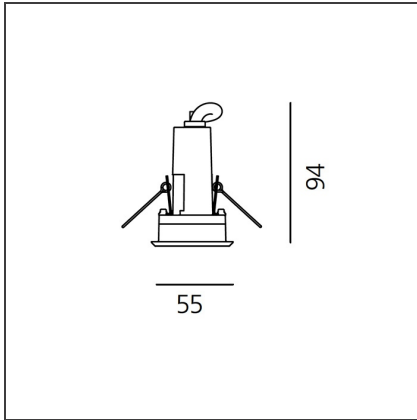

TECHNICAL DRAWINGS

FEATURES

Article Code:	T4060SPW00	Series:	Outdoor
Installation:	Recessed		

DIMENSIONS

Base Length:	cm 5.5	Cutout shape:	Squared
Base Width:	cm 5.5	Impact Resistance:	IK10
Recessed depth:	cm 9.4		

INCLUDED SOURCES

Category:	LED	Color temperature (K):	3000K
Number:	1	Color Tolerance:	MacAdam 4SDCM
Watt:	1,5W	CRI:	75
Delivered lumens output (lm):	83lm	Efficacy:	69lm/W
Type:	0	Service Life:	L70(10K) > 60500h
Class:	A		

LUMINAIRE

Power Supply:	Electronic ballast supplied separately	Delivered lumens output (lm):	83lm
Watt:	1.5W	CCT:	3000K
		Efficiency:	100%
		Efficacy:	55.14lm/W
		CRI:	80

Notes

Spot optic Concentrated luminous flow to highlight details avoiding unwanted light dispersion.