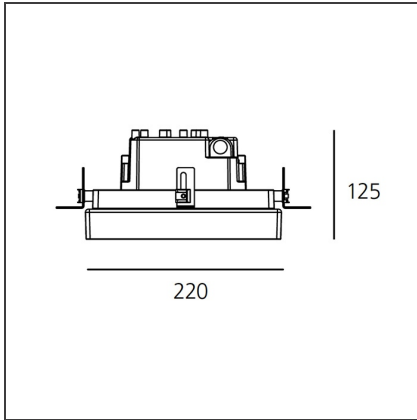

TECHNICAL DRAWINGS

FEATURES

Article Code:	T4121WFLW00	Series:	Outdoor
Installation:	Recessed		

DIMENSIONS

Base Length:	cm 22	Cutout shape:	Squared
Base Width:	cm 22	Impact Resistance:	IK10
Recessed depth:	cm 12.5		

INCLUDED SOURCES

Category:	LED	Color temperature (K):	3000K
Number:	1	Color Tolerance:	MacAdam 4SDCM
Watt:	16W	CRI:	80
Wattage (Single):	1,77W	Efficacy:	63lm/W
Delivered lumens output (lm):	884lm	Service Life:	L70(10K) > 60500h
Type:	0		
Class:	A		

LUMINAIRE

Power Supply:	electronic power supply included	Delivered lumens output (lm):	794lm
Watt:	17W	CCT:	3000K
		Efficiency:	100%
		Efficacy:	46.71lm/W
		CRI:	80

Notes

Flood opticWide luminous flow suitable for lighting large areas.