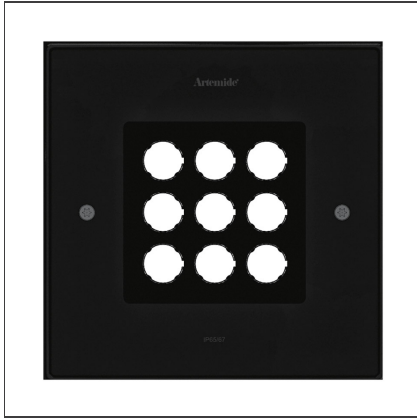

# Ego 220 glass downlight Square 38° 3000K

IP 65/67

## DESCRIPTION

Light fixture with high-performance LED light sources. Ceiling installation. Two different housing depths. Round and square version in five sizes. Consists of body, frame, black silkscreened tempered glass, fixing springs. Body in EN AB44100 aluminium, silicone gaskets. Frame in aluminium or stainless steel AISI 316. Black silkscreened tempered glass, 8mm-thick. Fixing springs in harmonic iron. Power connection to the mains by means of a H05RN-r cabl and IP68 electrical terminal board, supplied with the fixture. Glass surface temperature lower than 40°C. Fixed or adjustable optics. PMMA lenses in 3 different versions of beams. White monochromatic LEDs available in 2 colour temperatures Warm = 3000K Neutral = 4000K Painted die-cast aluminium with 3-stage outdoortreatment: nanotechnologies, anti-oxidant primer, polyester paint. Technical features of light fixtures in compliance with EN60598-1 and part 2-13. IP Rating IP65. Insulation class III. Installation must be carried out by specialized personnel. Carefully follow the instructions.