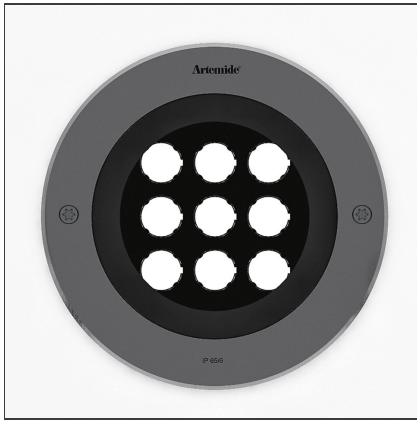

# Ego 220 Flat walk-over stainless steel 38° 3000K Round

IP 65/67

## DESCRIPTION

Light fixture with high-performance LED light sources. Recessed floor installation. Walk-over version. Housing depths: Ego WO: 110mm - 120mm, Ego Flat WO: 60mm. Round and square version in five sizes. Consists of body, frame, black silkscreened tempered glass, recessing box. Body in EN AB44100 aluminium, silicone gaskets. Three colour options: with aluminium (only in the 50mm and 90mm size), stainless steel or black silkscreened tempered glass frame, 8mm thick, flush floor-mounting Recessing box for laying in reinforced polymer, can be ordered separately. Ego Flat WO- Feeding cable H05RN-F, with 300cm length for EGO 55 & EGO 90, 20cm for EGO 150, 30cm for EGO 220. Power connection to the mains by means of remote ballast and IP68 electrical terminal board, supplied with the fixture. Fixing to the recessing box is ensured by means of anti-vandal screws TORX, AISI 316. Glass surface temperature lower than 40°C. Fixed or adjustable optics. PMMA lenses in 3 different versions of beams. White monochromatic LEDs available in 2 colour temperatures: Warm = 3000K Neutral = 4000K Screws in stainless steel AISI 316. Painted die-cast aluminium with 3-stage outdoor treatment: nanotechnologies, antioxidant primer, polyester paint. Technical features of light fixtures in compliance with EN60598-1 and part 2-13. IP Rating IP65 IP67. Insulation class: Ego WO: class I. Ego Flat WO: class III. Installation must be carried out by specialized personnel. Carefully follow the instructions.

## Notes

Flood opticWide luminous flow suitable for lighting large areas.

**ACCESSORIES**

---

NO  
IMAGE  
AVAILABLE

ALIMENT. 20W  
500mA IP67  
NL19047

NO  
IMAGE  
AVAILABLE

CONTROCASSA  
EGO 220R  
NL40026H0