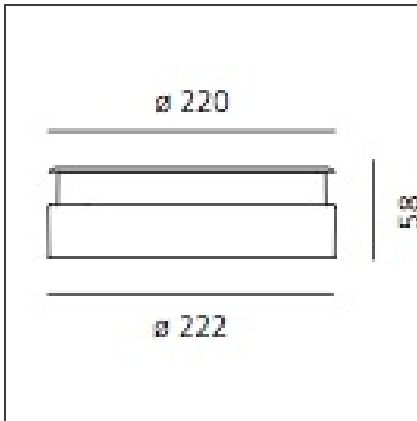

TECHNICAL DRAWINGS

FEATURES

Article Code:	T40014WFLW00	Series:	Outdoor
Installation:	Recessed		

DIMENSIONS

Recessed depth:	cm 5.8	Cutout diameter:	cm 22
		Cutout shape:	Rounded
		Impact Resistance:	IK10

INCLUDED SOURCES

Category:	LED	Color temperature (K):	3000K
Number:	1	Color Tolerance:	4SDCM
Watt:	14W	CRI:	80 Typ
Delivered lumens output (lm):	884lm	Efficacy:	63lm/W
Type:	0	Service Life:	L70(10K)>60.500
Class:	A		

LUMINAIRE

Power Supply:	Electronic ballast supplied separately	Delivered lumens output (lm):	794lm
Watt:	14W	CCT:	3000K
		Efficiency:	100%
		Efficacy:	56.71lm/W
		CRI:	80

Notes

Flood opticWide luminous flow suitable for lighting large areas.