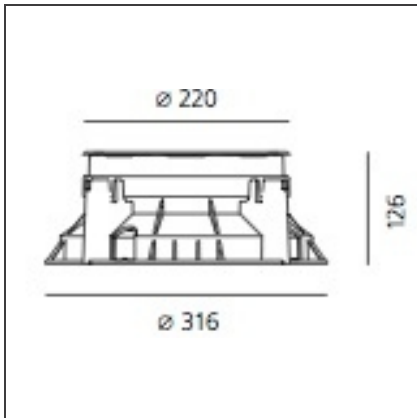

Ego 220 Flat glass walk-over 38° 3000K Round

IP 65/67

DESIGN BY

Studio Artemide

DESCRIPTION

Light fixture with high-performance LED light sources. Recessed floor installation. Walk-over version. Housing depths: Ego WO: 110mm - 120mm, Ego Flat WO: 60mm. Round and square version in five sizes. Consists of body, frame, black silkscreened tempered glass, recessing box. Body in EN AB44100 aluminium, silicone gaskets. Three colour options: with aluminium (only in the 50mm and 90mm size), stainless steel or black silkscreened tempered glass frame, 8mm thick, flush floor-mounting Recessing box for laying in reinforced polymer, can be ordered separately. Ego Flat WO- Feeding cable H05RN-F, with 300cm length for EGO 55 & EGO 90, 20cm for EGO 150, 30cm for EGO 220. Power connection to the mains by means of remote ballast and IP68 electrical terminal board, supplied with the fixture. Fixing to the recessing box is ensured by means of anti-vandal screws TORX, AISI 316. Glass surface temperature lower than 40°C. Fixed or adjustable optics. PMMA lenses in 3 different versions of beams. White monochromatic LEDs available in 2 colour temperatures: Warm = 3000K Neutral = 4000K Screws in stainless steel AISI 316. Painted die-cast aluminium with 3-stage outdoor treatment: nanotechnologies, antioxidant primer, polyester paint. Technical features of light fixtures in compliance with EN60598-1 and part 2-13. IP Rating IP65 IP67. Insulation class: Ego WO: class I. Ego Flat WO: class III. Installation must be carried out by specialized personnel. Carefully follow the instructions.

TECHNICAL DRAWINGS

FEATURES

Article Code:	T40019WFLW00	Series:	Outdoor
Installation:	Recessed		

DIMENSIONS

Recessed depth:	cm 5.8	Cutout diameter:	cm 22.2
		Cutout shape:	Rounded
		Impact Resistance:	IK09