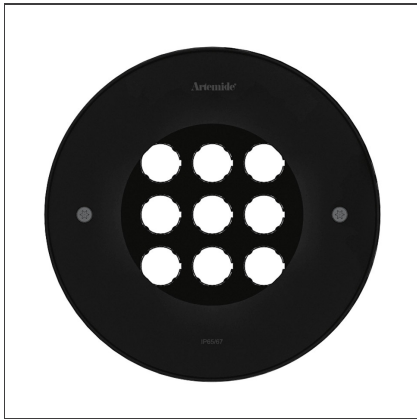

Ego 220 Flat glass walk-over 38° 3000K Round

IP 65/67

DESIGN BY

Studio Artemide

DESCRIPTION

Light fixture with high-performance LED light sources. Recessed floor installation. Walk-over version. Housing depths: Ego WO: 110mm - 120mm, Ego Flat WO: 60mm. Round and square version in five sizes. Consists of body, frame, black silkscreened tempered glass, recessing box. Body in EN AB44100 aluminium, silicone gaskets. Three colour options: with aluminium (only in the 50mm and 90mm size), stainless steel or black silkscreened tempered glass frame, 8mm thick, flush floor-mounting Recessing box for laying in reinforced polymer, can be ordered separately. Ego Flat WO- Feeding cable H05RN-F, with 300cm length for EGO 55 & EGO 90, 20cm for EGO 150, 30cm for EGO 220. Power connection to the mains by means of remote ballast and IP68 electrical terminal board, supplied with the fixture. Fixing to the recessing box is ensured by means of anti-vandal screws TORX, AISI 316. Glass surface temperature lower than 40°C. Fixed or adjustable optics. PMMA lenses in 3 different versions of beams. White monochromatic LEDs available in 2 colour temperatures: Warm = 3000K Neutral = 4000K Screws in stainless steel AISI 316. Painted die-cast aluminium with 3-stage outdoor treatment: nanotechnologies, antioxidant primer, polyester paint. Technical features of light fixtures in compliance with EN60598-1 and part 2-13. IP Rating IP65 IP67. Insulation class: Ego WO: class I. Ego Flat WO: class III. Installation must be carried out by specialized personnel. Carefully follow the instructions.

TECHNICAL DRAWINGS

FEATURES

Article Code:	T40019WFLW00	Series:	Outdoor
Installation:	Recessed		

DIMENSIONS

Recessed depth:	cm 5.8	Cutout diameter:	cm 22.2
		Cutout shape:	Rounded
		Impact Resistance:	IK09