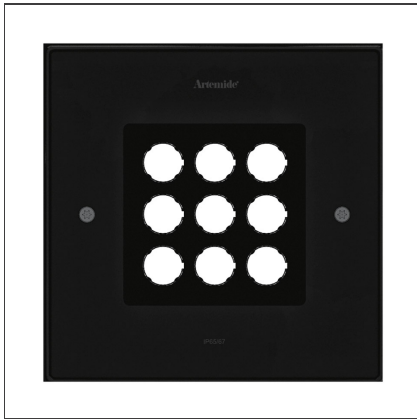

# Ego 220 Flat glass downlight Square EL 3000K

IP 65/67

## DESCRIPTION

Light fixture with high-performance LED light sources. Ceiling installation. Two different housing depths. Round and square version in five sizes. Consists of body, frame, black silkscreened tempered glass, fixing springs. Body in EN AB44100 aluminium, silicone gaskets. Frame in aluminium or stainless steel AISI 316. Black silkscreened tempered glass, 8mm-thick. Fixing springs in harmonic iron. Power connection to the mains by means of a H05RN-r cabl and IP68 electrical terminal board, supplied with the fixture. Glass surface temperature lower than 40°C. Fixed or adjustable optics. PMMA lenses in 3 different versions of beams. White monochromatic LEDs available in 2 colour temperatures Warm = 3000K Neutral = 4000K Painted die-cast aluminium with 3-stage outdoortreatment: nanotechnologies, anti-oxidant primer, polyester paint. Technical features of light fixtures in compliance with EN60598-1 and part 2-13. IP Rating IP65. Insulation class III. Installation must be carried out by specialized personnel. Carefully follow the instructions.