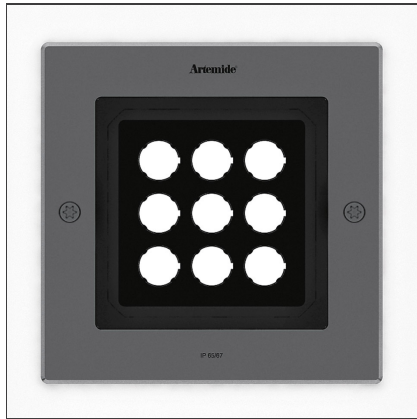

Ego 220 drive-over stainless steel 38° 3000K Square

IP 65/67

DESIGN BY

Studio Artemide

DESCRIPTION

Light fixture with high-performance LED light sources. Recessed floor installation. Walk-over version. Housing depths: Ego WO: 110mm - 120mm, Ego Flat WO: 60mm. Round and square version in five sizes. Consists of body, frame, black silkscreened tempered glass, recessing box. Body in EN AB44100 aluminium, silicone gaskets. Three colour options: with aluminium (only in the 50mm and 90mm size), stainless steel or black silkscreened tempered glass frame, 8mm thick, flush floor-mounting Recessing box for laying in reinforced polymer, can be ordered separately. Ego Flat WO- Feeding cable H05RN-F, with 300cm length for EGO 55 & EGO 90, 20cm for EGO 150, 30cm for EGO 220. Power connection to the mains by means of remote ballast and IP68 electrical terminal board, supplied with the fixture. Fixing to the recessing box is ensured by means of anti-vandal screws TORX, AISI 316. Glass surface temperature lower than 40°C. Fixed or adjustable optics. PMMA lenses in 3 different versions of beams. White monochromatic LEDs available in 2 colour temperatures: Warm = 3000K Neutral = 4000K Screws in stainless steel AISI 316. Painted die-cast aluminium with 3-stage outdoor treatment: nanotechnologies, antioxidant primer, polyester paint. Technical features of light fixtures in compliance with EN60598-1 and part 2-13. IP Rating IP65 IP67. Insulation class: Ego WO: class I. Ego Flat WO: class III. Installation must be carried out by specialized personnel. Carefully follow the instructions.

TECHNICAL DRAWINGS

FEATURES

Article Code:	T4009WFLW00	Series:	Outdoor
Installation:	Recessed		

DIMENSIONS

Base Length:	cm 31.6	Cutout shape:	Squared
Base Width:	cm 31.6	Impact Resistance:	IK10
Recessed depth:	cm 11.7		