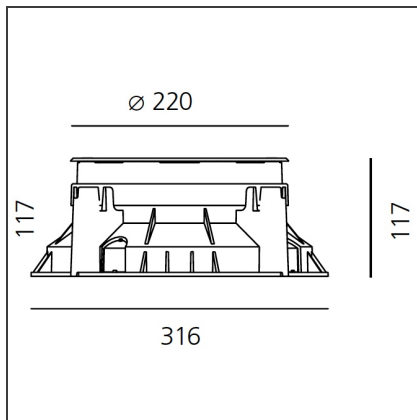

Ego 220 drive-over stainless steel 38° 3000K Square

IP 65/67

DESIGN BY

Studio Artemide

DESCRIPTION

Light fixture with high-performance LED light sources. Recessed floor installation. Walk-over version. Housing depths: Ego WO: 110mm - 120mm, Ego Flat WO: 60mm. Round and square version in five sizes. Consists of body, frame, black silkscreened tempered glass, recessing box. Body in EN AB44100 aluminium, silicone gaskets. Three colour options: with aluminium (only in the 50mm and 90mm size), stainless steel or black silkscreened tempered glass frame, 8mm thick, flush floor-mounting Recessing box for laying in reinforced polymer, can be ordered separately. Ego Flat WO- Feeding cable H05RN-F, with 300cm length for EGO 55 & EGO 90, 20cm for EGO 150, 30cm for EGO 220. Power connection to the mains by means of remote ballast and IP68 electrical terminal board, supplied with the fixture. Fixing to the recessing box is ensured by means of anti-vandal screws TORX, AISI 316. Glass surface temperature lower than 40°C. Fixed or adjustable optics. PMMA lenses in 3 different versions of beams. White monochromatic LEDs available in 2 colour temperatures: Warm = 3000K Neutral = 4000K Screws in stainless steel AISI 316. Painted die-cast aluminium with 3-stage outdoor treatment: nanotechnologies, antioxidant primer, polyester paint. Technical features of light fixtures in compliance with EN60598-1 and part 2-13. IP Rating IP65 IP67. Insulation class: Ego WO: class I. Ego Flat WO: class III. Installation must be carried out by specialized personnel. Carefully follow the instructions.

TECHNICAL DRAWINGS

FEATURES

Article Code:	T4009WFLW00	Series:	Outdoor
Installation:	Recessed		

DIMENSIONS

Base Length:	cm 31.6	Cutout shape:	Squared
Base Width:	cm 31.6	Impact Resistance:	IK10
Recessed depth:	cm 11.7		