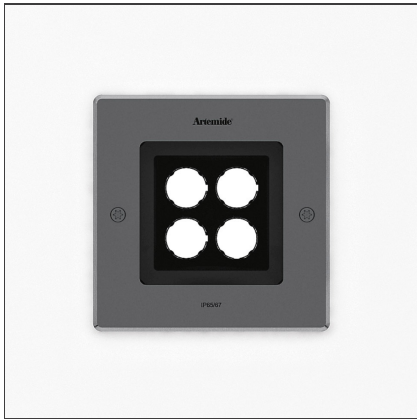

Ego 150 Flat walk-over stainless steel EL 3000K Square

IP 65/67

DESIGN BY

Studio Artemide

DESCRIPTION

Light fixture with high-performance LED light sources. Recessed floor installation. Walk-over version. Housing depths: Ego WO: 110mm - 120mm, Ego Flat WO: 60mm. Round and square version in five sizes. Consists of body, frame, black silkscreened tempered glass, recessing box. Body in EN AB44100 aluminium, silicone gaskets. Three colour options: with aluminium (only in the 50mm and 90mm size), stainless steel or black silkscreened tempered glass frame, 8mm thick, flush floor-mounting Recessing box for laying in reinforced polymer, can be ordered separately. Ego Flat WO- Feeding cable H05RN-F, with 300cm length for EGO 55 & EGO 90, 20cm for EGO 150, 30cm for EGO 220. Power connection to the mains by means of remote ballast and IP68 electrical terminal board, supplied with the fixture. Fixing to the recessing box is ensured by means of anti-vandal screws TORX, AISI 316. Glass surface temperature lower than 40°C. Fixed or adjustable optics. PMMA lenses in 3 different versions of beams. White monochromatic LEDs available in 2 colour temperatures: Warm = 3000K Neutral = 4000K Screws in stainless steel AISI 316. Painted die-cast aluminium with 3-stage outdoor treatment: nanotechnologies, antioxidant primer, polyester paint. Technical features of light fixtures in compliance with EN60598-1 and part 2-13. IP Rating IP65 IP67. Insulation class: Ego WO: class I. Ego Flat WO: class III. Installation must be carried out by specialized personnel. Carefully follow the instructions.

FEATURES

Article Code:	T40011ELPTW00	Series:	Outdoor
Installation:	Recessed		

DIMENSIONS

Base Length:	cm 15.2	Cutout shape:	Squared
Base Width:	cm 15.2	Impact Resistance:	IK09
Recessed depth:	cm 5.8		

INCLUDED SOURCES

Notes

Flood opticWide luminous flow suitable for lighting large areas.

ACCESSORIES

CONTROCASSA
EGO 150S
NL40023H0