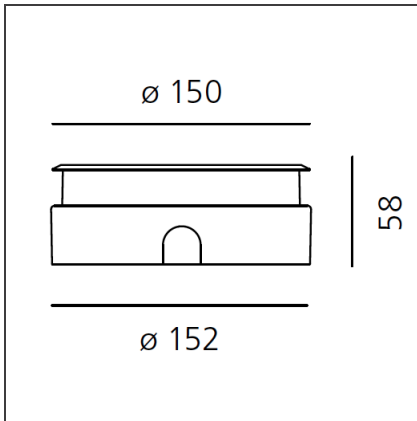

Ego 150 Flat walk-over stainless steel EL 3000K Round

IP 65/67

DESIGN BY

Studio Artemide

DESCRIPTION

Light fixture with high-performance LED light sources. Recessed floor installation. Walk-over version. Housing depths: Ego WO: 110mm - 120mm, Ego Flat WO: 60mm. Round and square version in five sizes. Consists of body, frame, black silkscreened tempered glass, recessing box. Body in EN AB44100 aluminium, silicone gaskets. Three colour options: with aluminium (only in the 50mm and 90mm size), stainless steel or black silkscreened tempered glass frame, 8mm thick, flush floor-mounting Recessing box for laying in reinforced polymer, can be ordered separately. Ego Flat WO- Feeding cable H05RN-F, with 300cm length for EGO 55 & EGO 90, 20cm for EGO 150, 30cm for EGO 220. Power connection to the mains by means of remote ballast and IP68 electrical terminal board, supplied with the fixture. Fixing to the recessing box is ensured by means of anti-vandal screws TORX, AISI 316. Glass surface temperature lower than 40°C. Fixed or adjustable optics. PMMA lenses in 3 different versions of beams. White monochromatic LEDs available in 2 colour temperatures: Warm = 3000K Neutral = 4000K Screws in stainless steel AISI 316. Painted die-cast aluminium with 3-stage outdoor treatment: nanotechnologies, antioxidant primer, polyester paint. Technical features of light fixtures in compliance with EN60598-1 and part 2-13. IP Rating IP65 IP67. Insulation class: Ego WO: class I. Ego Flat WO: class III. Installation must be carried out by specialized personnel. Carefully follow the instructions.

TECHNICAL DRAWINGS

FEATURES

Article Code:	T40010ELPTW00	Series:	Outdoor
Installation:	Recessed		

DIMENSIONS

Recessed depth:	cm 5.8	Cutout diameter:	cm 15.2
		Cutout shape:	Rounded
		Impact Resistance:	IK09