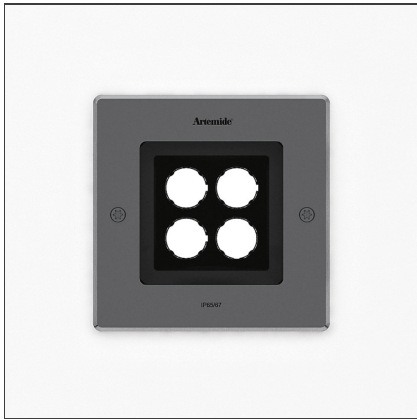

Ego 150 Flat walk-over stainless steel 38° 3000K Square

IP 65/67 

DESIGN BY

Studio Artemide

DESCRIPTION

Light fixture with high-performance LED light sources. Recessed floor installation. Walk-over version. Housing depths: Ego WO: 110mm - 120mm, Ego Flat WO: 60mm. Round and square version in five sizes. Consists of body, frame, black silkscreened tempered glass, recessing box. Body in EN AB44100 aluminium, silicone gaskets. Three colour options: with aluminium (only in the 50mm and 90mm size), stainless steel or black silkscreened tempered glass frame, 8mm thick, flush floor-mounting Recessing box for laying in reinforced polymer, can be ordered separately. Ego Flat WO- Feeding cable H05RN-F, with 300cm length for EGO 55 & EGO 90, 20cm for EGO 150, 30cm for EGO 220. Power connection to the mains by means of remote ballast and IP68 electrical terminal board, supplied with the fixture. Fixing to the recessing box is ensured by means of anti-vandal screws TORX, AISI 316. Glass surface temperature lower than 40°C. Fixed or adjustable optics. PMMA lenses in 3 different versions of beams. White monochromatic LEDs available in 2 colour temperatures: Warm = 3000K Neutral = 4000K Screws in stainless steel AISI 316. Painted die-cast aluminium with 3-stage outdoor treatment: nanotechnologies, antioxidant primer, polyester paint. Technical features of light fixtures in compliance with EN60598-1 and part 2-13. IP Rating IP65 IP67. Insulation class: Ego WO: class I. Ego Flat WO: class III. Installation must be carried out by specialized personnel. Carefully follow the instructions.

FEATURES

Article Code:	T40011WFLW00	Series:	Outdoor
Installation:	Recessed		

DIMENSIONS

Base Length:	cm 15.2	Cutout shape:	Squared
Base Width:	cm 15.2	Impact Resistance:	IK09
Recessed depth:	cm 5.8		

INCLUDED SOURCES

Notes

Flood opticWide luminous flow suitable for lighting large areas.

ACCESSORIES

CONTROCASSA
EGO 150S
NL40023H0