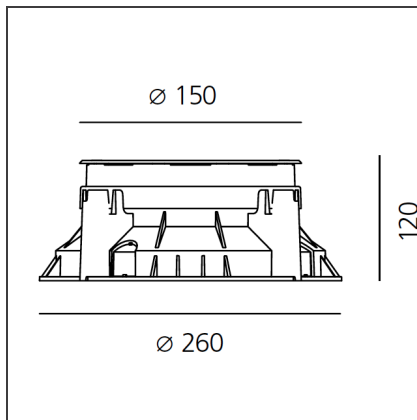

TECHNICAL DRAWINGS

FEATURES

Article Code:	T4036ELPTW00	Series:	Outdoor
Installation:	Recessed		

DIMENSIONS

Recessed depth:	cm 12	Cutout diameter:	cm 26
		Cutout shape:	Rounded
		Impact Resistance:	IK09

INCLUDED SOURCES

Category:	LED	Color temperature (K):	3000K
Number:	1	Color Tolerance:	MacAdam 4SDCM
Watt:	8W	CRI:	80
Wattage (Single):	2W	Efficacy:	64lm/W
Delivered lumens output (lm):	382lm	Service Life:	L70(10K) > 60500h
Type:	0		
Class:	A		

LUMINAIRE

Watt:	8W	Delivered lumens output (lm):	366lm
		CCT:	3000K
		Efficiency:	100%
		Efficacy:	45.75lm/W
		CRI:	80

Notes

Flood opticWide luminous flow suitable for lighting large areas.