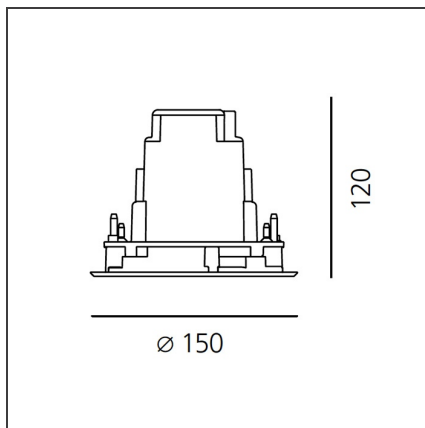

TECHNICAL DRAWINGS

FEATURES

Article Code:	T4084ELPTW00	Series:	Outdoor
Installation:	Recessed		

DIMENSIONS

Recessed depth:	cm 12	Cutout shape:	Rounded
		Impact Resistance:	IK10

INCLUDED SOURCES

Category:	LED	Color temperature (K):	3000K
Number:	1	Color Tolerance:	MacAdam 4SDCM
Watt:	8W	CRI:	80
Wattage (Single):	2W	Efficacy:	64lm/W
Delivered lumens output (lm):	382lm	Service Life:	L70(10K) > 60500h
Type:	0		
Class:	A		

LUMINAIRE

Power Supply:	electronic power supply included	Delivered lumens output (lm):	366lm
Watt:	8W	CCT:	3000K
		Efficiency:	100%
		Efficacy:	45.75lm/W
		CRI:	80

Notes

Flood opticWide luminous flow suitable for lighting large areas.