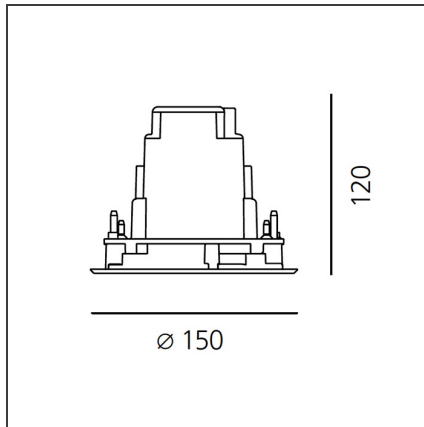

Ego 150 downlight Round 5° 3000K Aluminium IK09

IP 65/67

DESIGN BY

Studio Artemide

DESCRIPTION

Light fixture with high-performance LED light sources. Ceiling installation. Two different housing depths. Round and square version in five sizes. Consists of body, frame, black silkscreened tempered glass, fixing springs. Body in EN AB44100 aluminium, silicone gaskets. Frame in aluminium or stainless steel AISI 316. Black silkscreened tempered glass, 8mm-thick. Fixing springs in harmonic iron. Power connection to the mains by means of a H05RN-r cabl and IP68 electrical terminal board, supplied with the fixture. Glass surface temperature lower than 40°C. Fixed or adjustable optics. PMMA lenses in 3 different versions of beams. White monochromatic LEDs available in 2 colour temperatures Warm = 3000K Neutral = 4000K Painted die-cast aluminium with 3-stage outdoortreatment: nanotechnologies, anti-oxidant primer, polyester paint. Technical features of light fixtures in compliance with EN60598-1 and part 2-13. IP Rating IP65. Insulation class III. Installation must be carried out by specialized personnel. Carefully follow the instructions.

TECHNICAL DRAWINGS

FEATURES

Article Code:	T4085NSPW00	Series:	Outdoor
Installation:	Recessed		

DIMENSIONS

Recessed depth:	cm 12	Cutout shape:	Rounded
		Impact Resistance:	IK10

INCLUDED SOURCES

Category:	LED	Color temperature (K):	3000K
Number:	1	Color Tolerance:	MacAdam 4SDCM
Watt:	8W	CRI:	80
Wattage (Single):	2W	Efficacy:	64lm/W
Delivered lumens output (lm):	382lm	Service Life:	L70(10K) > 60500h
Type:	0		
Class:	A		

LUMINAIRE

Power Supply:	electronic power supply included	Delivered lumens output (lm):	366lm
Watt:	8W	CCT:	3000K
		Efficiency:	100%
		Efficacy:	45.75lm/W
		CRI:	80

Notes

Flood opticWide luminous flow suitable for lighting large areas.