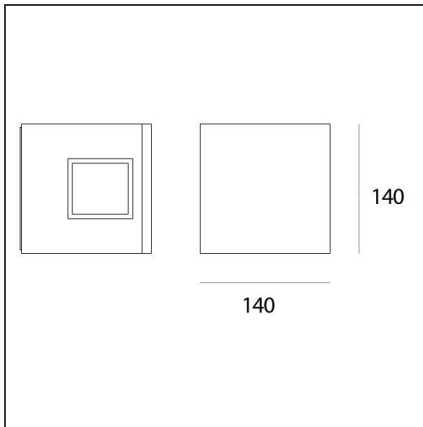

TECHNICAL DRAWINGS

FEATURES

Article Code:	T4201NLW10	Material:	Aluminum, composite
Colour:	Rust		technopolymer,
Installation:	Wall		methacrylate
Environment:	Outdoor	Series:	Outdoor
		Area contract:	Urban, Outdoor, Residential
		Emission:	Indirect

DIMENSIONS

Length:	cm 14	Impact Resistance:	IK10
Width:	cm 14	Glow Wire Test:	650
Height:	cm 14		

INCLUDED SOURCES

Category:	LED	Color temperature (K):	3000K
Number:	1	Color Tolerance:	4SDCM
Watt:	7W	CRI:	80 typ
Delivered lumens output (lm):	357lm	Efficacy:	85lm/W
Type:	0	Service Life:	L70(14K)>81600
Class:	A		

LUMINAIRE

Power Supply:	Electronic Integrated	Delivered lumens output (lm):	73,32lm
Watt:	7W	CCT:	3000K
Voltage:	220V-240V	Efficiency:	100%
		Efficacy:	10.47lm/W
		CRI:	80

Notes

Wiring to be carried out inside the terminal board by piercing an IP65 membrane grommet suitable for cables with a diameter of 6-13 mm. Painted die-cast aluminium with 3-stage outdoor treatment: nanotechnologies, antioxidant primer, polyester paint. Effective power 5,4W.