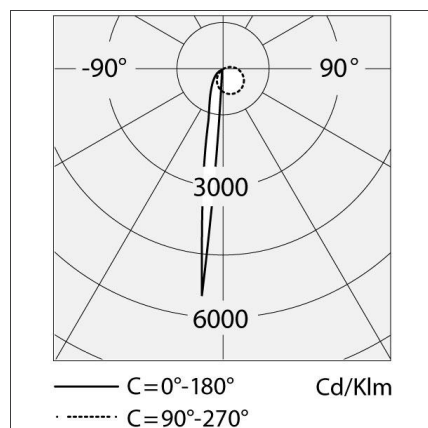

LIGHT DISTRIBUTION