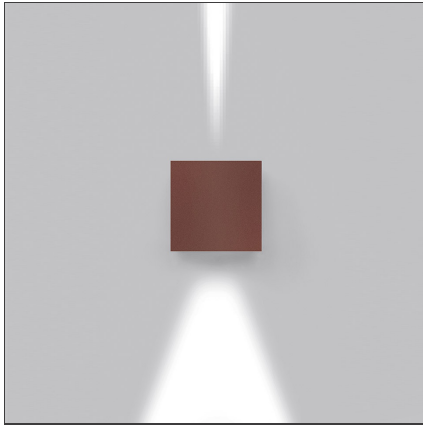

Effetto 14 Square 1 large beam + 1 narrow beam Rust

IP65

DESIGN BY

Ernesto Gismondi

DESCRIPTION

Light fixture with 2 light beams using monochromatic LED light sources characterized by warm colour temperature (3000K) together with light-diffusing lenses which optimize the optical performance of the beams and establish their width. Designed to create geometric lights of scenic effect, it has 1 narrow beam of 15° and 1 large beam of 90°. Wall installation. Composed by lighting cap unit and terminal board fixed together by means of locking dowels. Cap in die-cast EN AB-47100 aluminium. Terminal board in reinforced polymer. Watertight gasket in silicone rubber. Locking dowels used outside the fixture in AISI 316 stainless steel. PMMA lenses siliconed flush with the cap to obtain the beam angle opening.

TECHNICAL DRAWINGS

FEATURES

Article Code:	T4201NLW10	Material:	Aluminum, composite
Colour:	Rust		technopolymer,
Installation:	Wall		methacrylate
Environment:	Outdoor	Series:	Outdoor
		Area contract:	Urban, Outdoor, Residential
		Emission:	Indirect

DIMENSIONS

Length:	cm 14	Impact Resistance:	IK10
Width:	cm 14	Glow Wire Test:	650
Height:	cm 14		

INCLUDED SOURCES

Category:	LED	Color temperature (K):	3000K
Number:	1	Color Tolerance:	4SDCM
Watt:	7W	CRI:	80 typ
Delivered lumens output (lm):	357lm	Efficacy:	85lm/W
Type:	0	Service Life:	L70(14K)>81600
Class:	A		

LUMINAIRE

Power Supply:	Electronic Integrated	Delivered lumens output (lm):	73,32lm
Watt:	7W	CCT:	3000K
Voltage:	220V-240V	Efficiency:	100%
		Efficacy:	10.47lm/W
		CRI:	80

Notes

Wiring to be carried out inside the terminal board by piercing an IP65 membrane grommet suitable for cables with a diameter of 6-13 mm. Painted die-cast aluminium with 3-stage outdoor treatment: nanotechnologies, antioxidant primer, polyester paint. Effective power 5,4W.