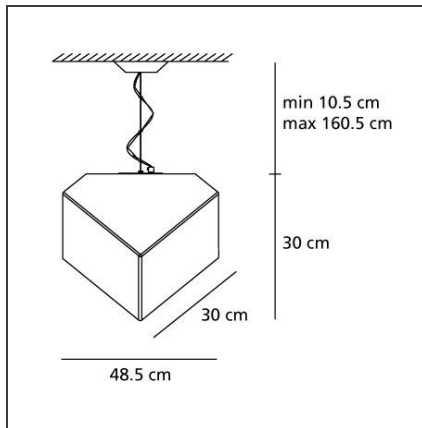

Edge 30 - Suspension

IP65    Dimmerable: 

TECHNICAL DRAWINGS

DESIGN BY

Alessandro Mendini

DESCRIPTION

With thermoplastic diffuser: whiteAbility to mount LED light source E27 (LED light source not included).

FEATURES

Article Code:	1294010A	Material:	Technopolymer
Colour:	White	Series:	Design
Installation:	Wall, Suspension, Ceiling	Area contract:	Hospitality, Residential
Environment:	Indoor	Emission:	Diffused

DIMENSIONS

Width:	cm 48.5	Glow Wire Test:	750°C
Height:	cm 40.5		
Max Height from ceiling:	cm 160		

NOT INCLUDED SOURCES

Category:	FLUO	Color Rendering:	1b
Number:	1	Color temperature (K):	2700K
Watt:	23W		
Lbs:	Tc-tse		
Socket:	E27		