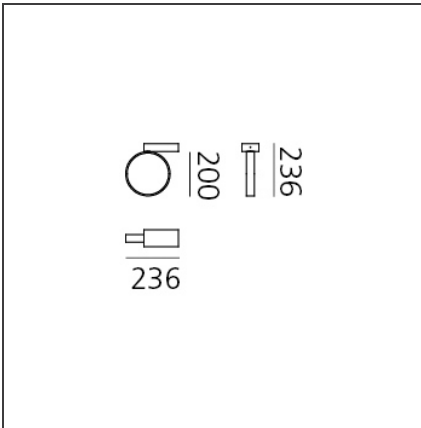

Eclittica 20 Wall/ceiling - White

IP20  Dimmerable: 

DESIGN BY

Carlotta de Bevilacqua

DESCRIPTION

Eclittica is an avant-garde lighting systems product line, whose look is striking yet subtle. It is based on advanced LED technology that guarantees performance stability, controlled light and new perceptual qualities. The intrinsic features of this product are dictated by production optimization and optical choices. They become distinctive aesthetics traits, revealing the innovative technological quality applied, the careful attention given to detail, and the thoroughness of the project.

TECHNICAL DRAWINGS

FEATURES

Article Code:	- - -	Material:	Aluminium, polycarbonate
Colour:	White	Series:	Scenarios
Installation:	Table, Wall, Suspension, Ceiling		
Environment:	Indoor		

DIMENSIONS

Length:	cm 20
Width:	cm 23.6
Height:	cm 23.6

INCLUDED SOURCES

Category:	LED	Color temperature (K):	3000K
Number:	1	Efficacy:	113lm/W
Watt:	12W		
Type:	0		
Class:	A		

LUMINAIRE

Watt:	13,5W	Delivered lumens output (lm):	1205lm
		CCT:	3000K
		Efficiency:	93%
		Efficacy:	92.69lm/W
		CRI:	80
		Dimmable Typology:	Push