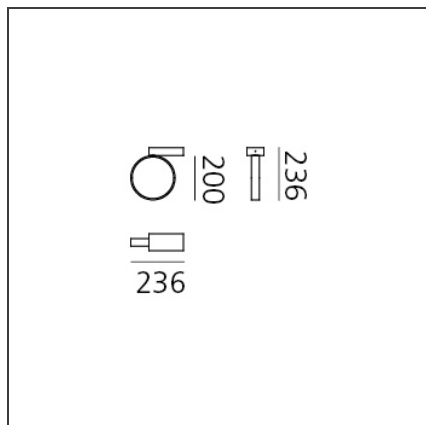

TECHNICAL DRAWINGS

FEATURES

Article Code:	- - -	Material:	Aluminium, polycarbonate
Colour:	Red	Series:	Scenarios
Installation:	Table, Wall, Suspension, Ceiling		
Environment:	Indoor		

DIMENSIONS

Length:	cm 20
Width:	cm 23.6
Height:	cm 23.6

INCLUDED SOURCES

Category:	LED	Color temperature (K):	3000K
Number:	1	Efficacy:	113lm/W
Watt:	12W		
Type:	0		
Class:	A		

LUMINAIRE

Watt:	13,5W	Delivered lumens output (lm):	1205lm
		CCT:	3000K
		Efficiency:	93%
		Efficacy:	92.69lm/W
		CRI:	80
		Dimmable Typology:	Push