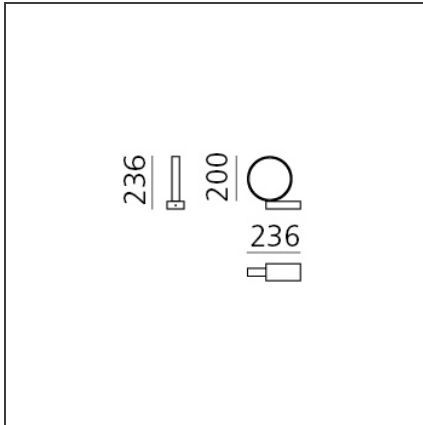

Eclittica 20 Table - Red

IP20 

DESIGN BY

Carlotta de Bevilacqua

DESCRIPTION

Eclittica is an avant-garde lighting systems product line, whose look is striking yet subtle. It is based on advanced LED technology that guarantees performance stability, controlled light and new perceptual qualities. The intrinsic features of this product are dictated by production optimization and optical choices. They become distinctive aesthetics traits, revealing the innovative technological quality applied, the careful attention given to detail, and the thoroughness of the project.

TECHNICAL DRAWINGS

FEATURES

Article Code:	- - -	Material:	Aluminium, polycarbonate
Colour:	Red	Series:	Scenarios
Installation:	Table, Wall, Suspension, Ceiling		
Environment:	Indoor		

DIMENSIONS

Width:	cm 23.6
Height:	cm 23.6

INCLUDED SOURCES

Category:	LED	Color temperature (K):	3000K
Number:	1	Efficacy:	113lm/W
Watt:	12W		
Type:	0		
Class:	A		

LUMINAIRE

Watt:	10W	Delivered lumens output (lm):	880lm
		CCT:	3000K
		Efficiency:	81%
		Efficacy:	88.00lm/W
		CRI:	80